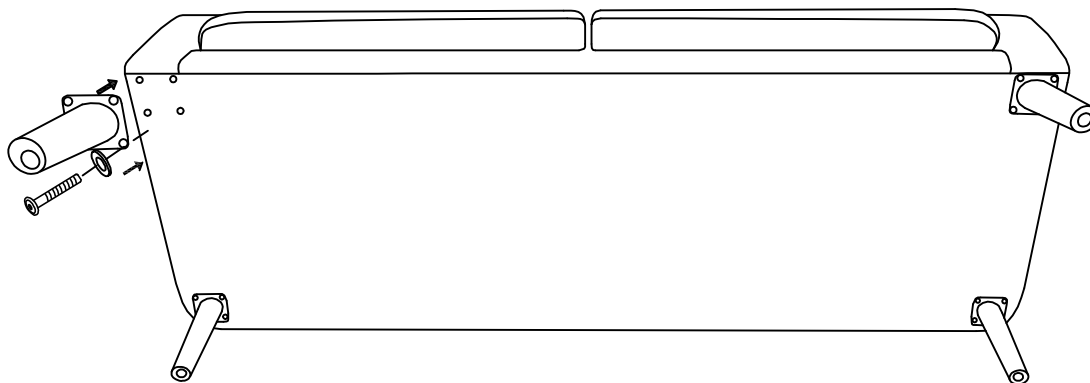

PARTS LIST

A 3 SEATER SOFA 1PC

B WOODEN LEG 4 PCS

C 5/16 X 35MM BOLT 16 PCS

D M8 WASHER 16 PCS

USE OF POWER TOOLS TO ASSEMBLE THIS PRODUCT WILL INVALIDATE ANY CLAIM AND DAMAGE THIS PRODUCT MAKING IT UNSAFE.