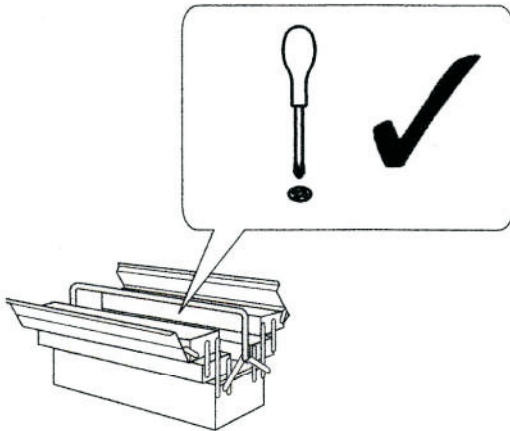

Dining Chair

Assembly Instructions

CUSTOMER SERVICE
(01623 727374)

Hardware

A

4X
M6*30

B

4X
M6*18