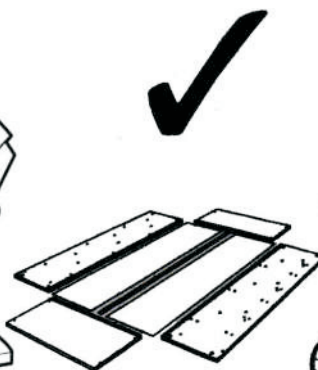

Dining Chair

Assembly Instructions

CUSTOMER SERVICE
(01623 727374)

Hardware

A

4X
M6*30

B

4X
M6*18