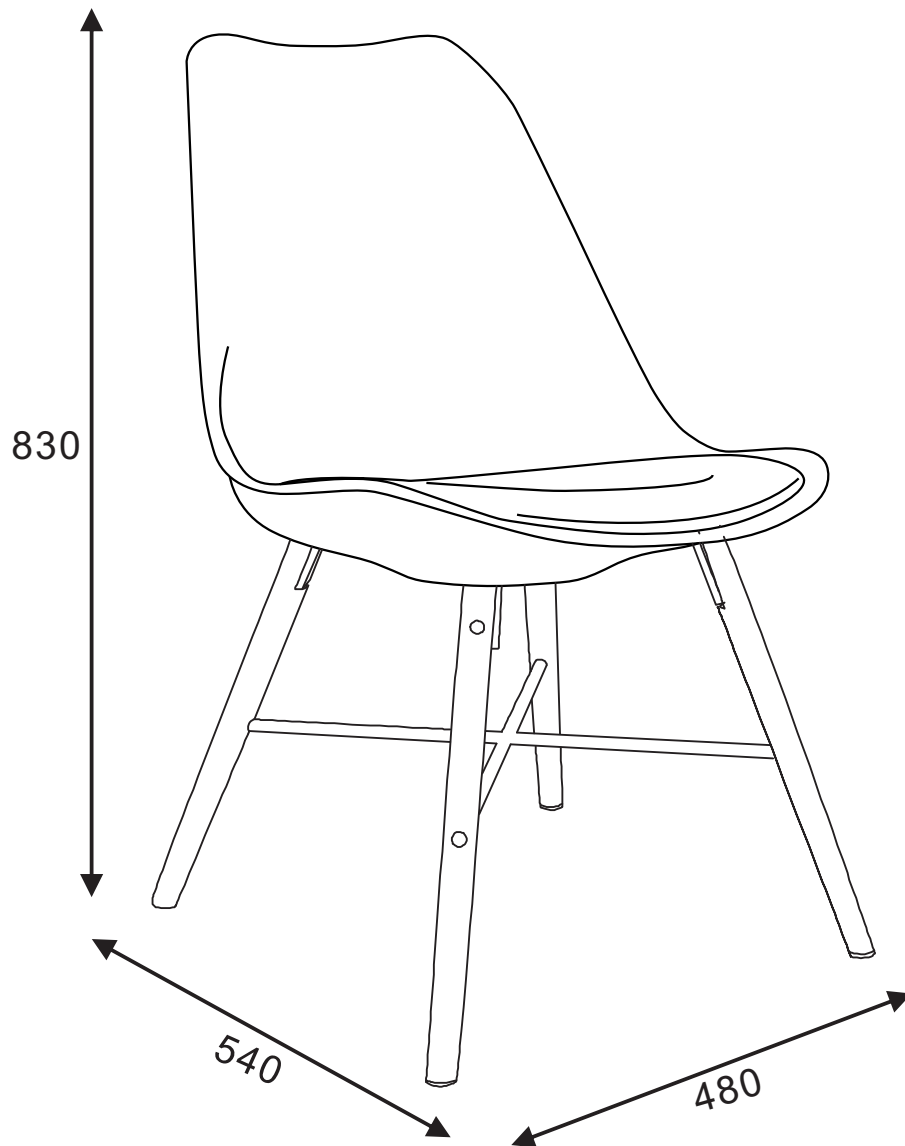

Dining Chair

Assembly Instructions

CUSTOMER SERVICE
(01623 727374)

Hardware

A

4X
M6*30

B

4X
M6*18