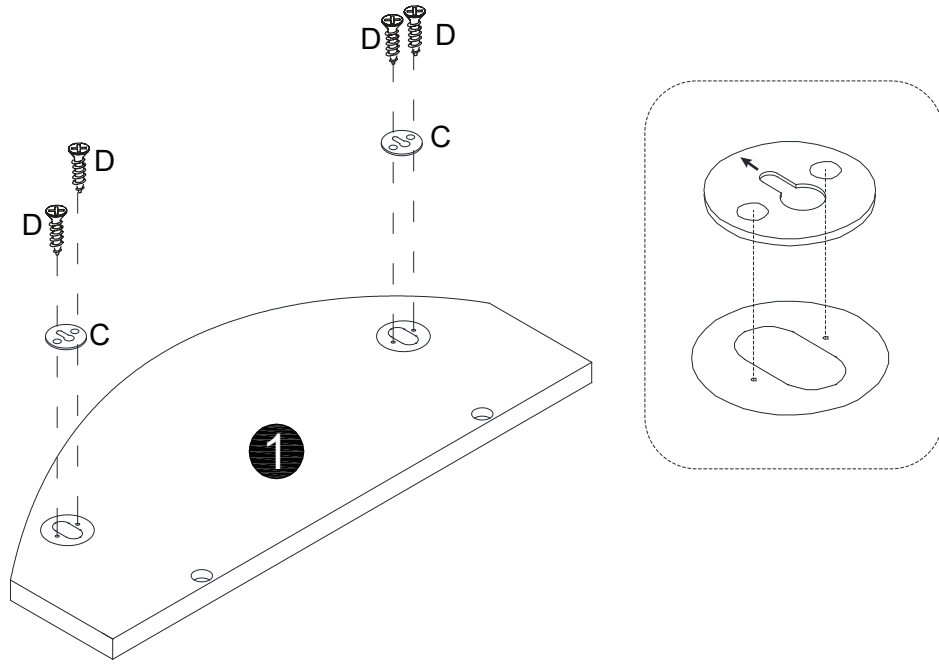

CAUTION: FREQUENT EXPOSURE TO DIRECT SUNLIGHT OR SIMILAR SOURCES MAY CAUSE THE SURFACE TO DISCOLOUR OR FADE.

Parts List			
PART	DESCIRPTION	QTY	BOX
1	Back Panel	1	1
2	Shelf	1	1

HARDWARE (IN BOX 1)

A		M6x40mm	2	C		Ø25mm	2
B		Ø10x10mm	2	D		M3x10mm	4

**You will need a Phillips head screwdriver and a Flat head screwdriver (not provided).

Birlea

Suppliers of inspiration

01

C	 Ø25mm	2
D	 M3x10mm	4

02

A	 M6x40mm	2
B	 Ø10x10mm	2

Birlea