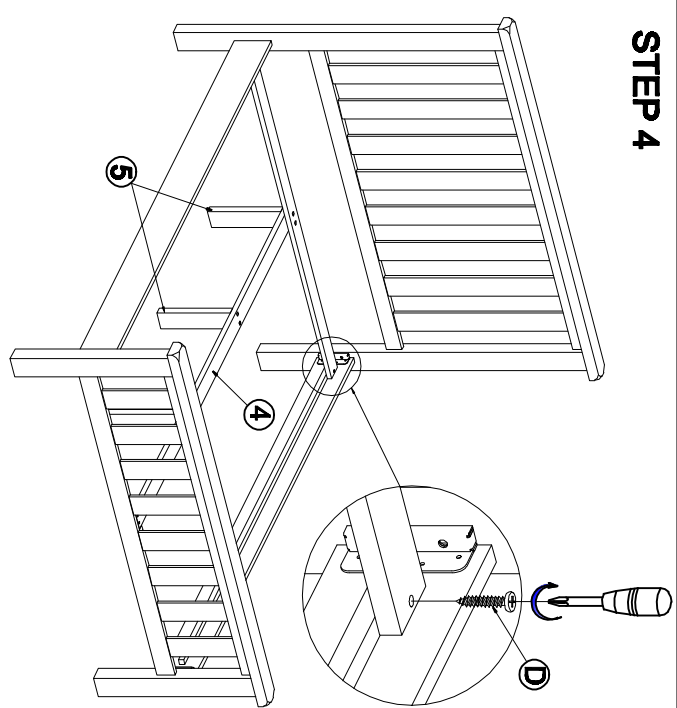

ASSEMBLY INSTRUCTION BED 5.0"

PARTS LIST

NO	DRAWING	DESCRIPTION	QTY
1		HEAD BOARD	1
2		FOOT BOARD	1
3		SIDE RAILS	2
4		MIDDLE RAIL	1
5		SUPPORT RAIL	3
6		SLAT FRAME	13

HARDWARE LIST

NO	DRAWING	DESCRIPTION	QTY
A		SHORT BOLT	8
B		MEDIUM BOLT	4
C		LONG BOLT	2
D		SCREWS	40
E		ALLEN KEY	1
F		WOODEN SPACER 20 x 20 x 82mm	2

STEP 5

STEP 6