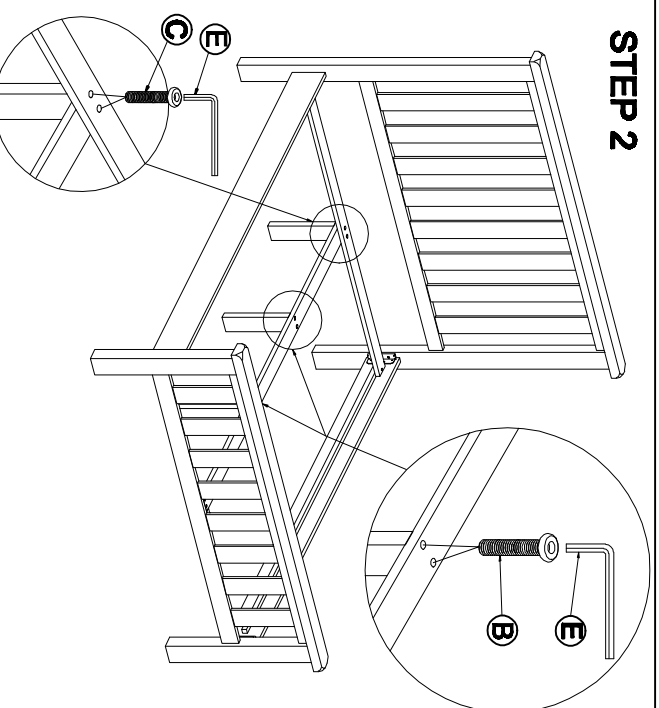

ASSEMBLY INSTRUCTION BED 5.0"

PARTS LIST

NO	DRAWING	DESCRIPTION	QTY
1		HEAD BOARD	1
2		FOOT BOARD	1
3		SIDE RAILS	2
4		MIDDLE RAIL	1
5		SUPPORT RAIL	3
6		SLAT FRAME	13

HARDWARE LIST

NO	DRAWING	DESCRIPTION	QTY
A		SHORT BOLT	8
B		MEDIUM BOLT	4
C		LONG BOLT	2
D		SCREWS	40
E		ALLEN KEY	1
F		WOODEN SPACER 20 x 20 x 82mm	2

STEP 5

STEP 6