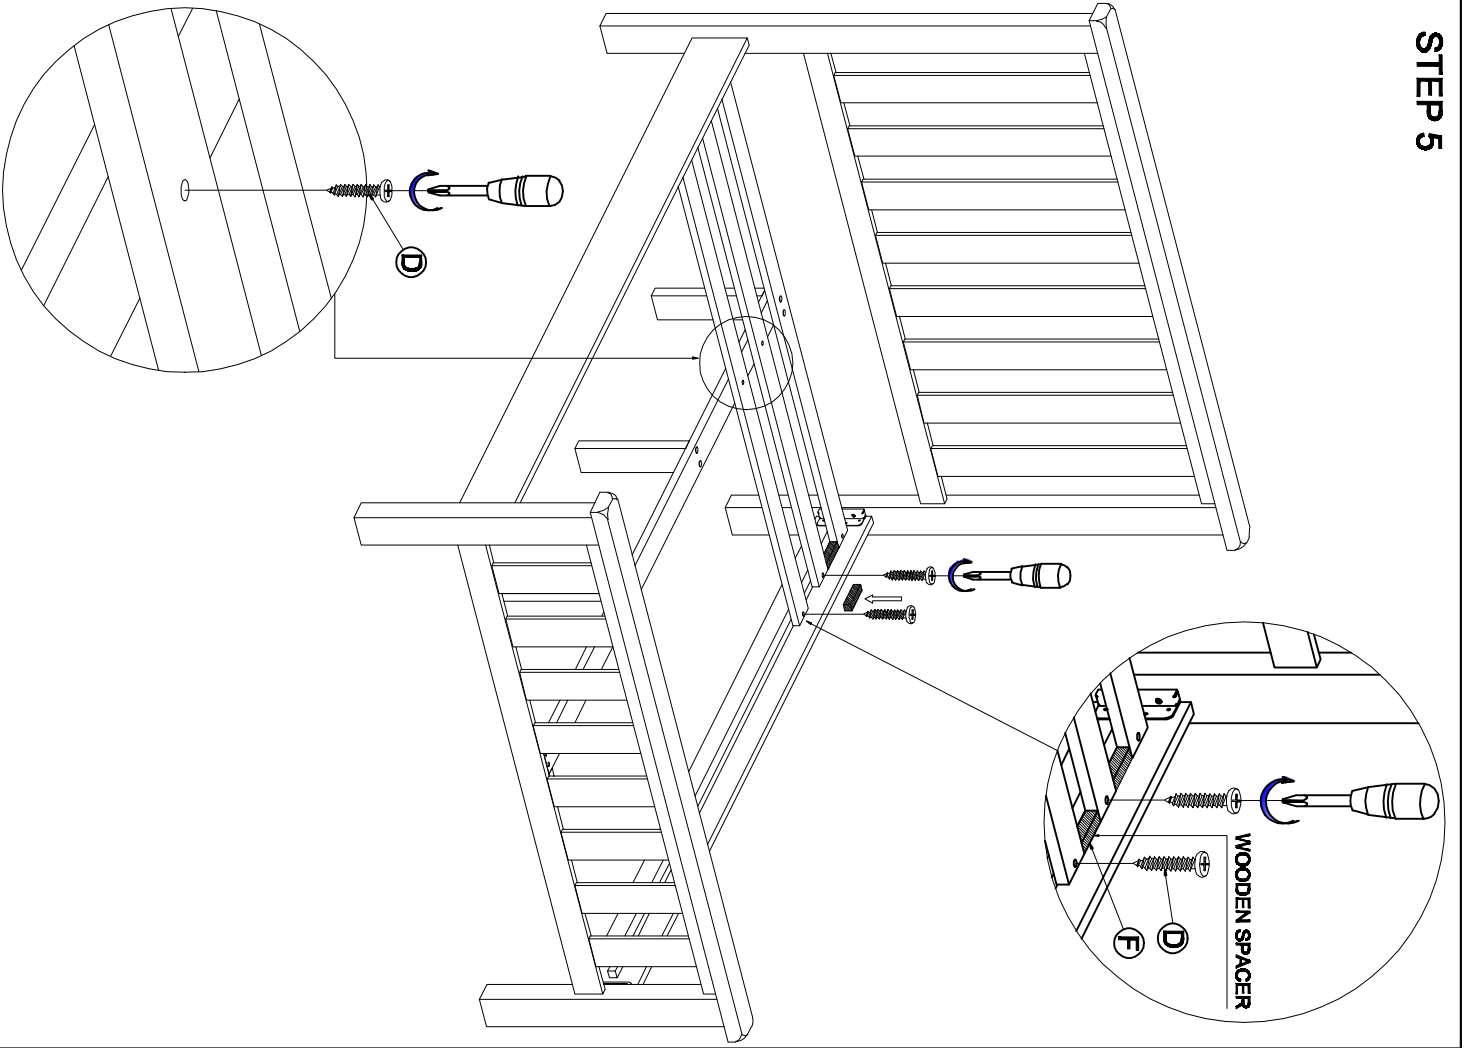

ASSEMBLY INSTRUCTION BED 5.0"

PARTS LIST

NO	DRAWING	DESCRIPTION	QTY
1		HEAD BOARD	1
2		FOOT BOARD	1
3		SIDE RAILS	2
4		MIDDLE RAIL	1
5		SUPPORT RAIL	3
6		SLAT FRAME	13

HARDWARE LIST

NO	DRAWING	DESCRIPTION	QTY
A		SHORT BOLT	8
B		MEDIUM BOLT	4
C		LONG BOLT	2
D		SCREWS	40
E		ALLEN KEY	1
F		WOODEN SPACER 20 x 20 x 82mm	2

STEP 5

STEP 6