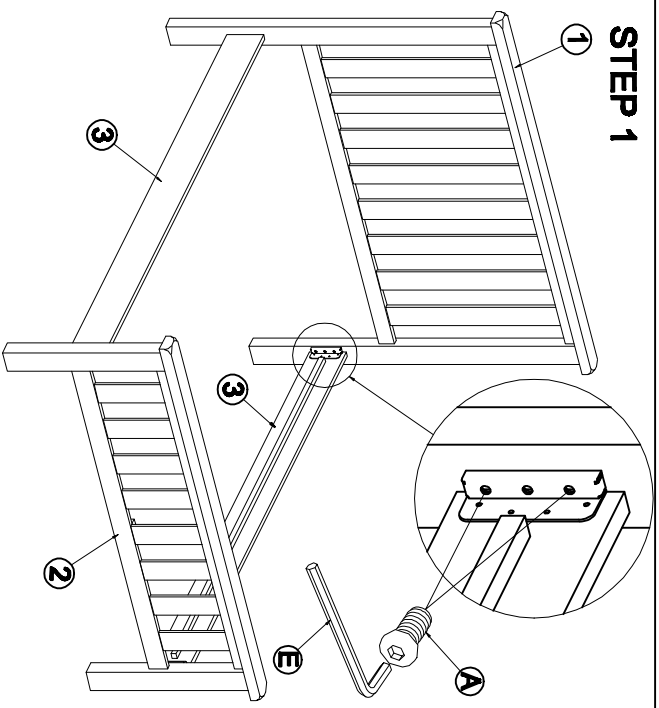

ASSEMBLY INSTRUCTION BED 5.0"

PARTS LIST

NO	DRAWING	DESCRIPTION	QTY
1		HEAD BOARD	1
2		FOOT BOARD	1
3		SIDE RAILS	2
4		MIDDLE RAIL	1
5		SUPPORT RAIL	3
6		SLAT FRAME	13

HARDWARE LIST

NO	DRAWING	DESCRIPTION	QTY
A		SHORT BOLT	8
B		MEDIUM BOLT	4
C		LONG BOLT	2
D		SCREWS	40
E		ALLEN KEY	1
F		WOODEN SPACER 20 x 20 x 82mm	2

STEP 5

STEP 6