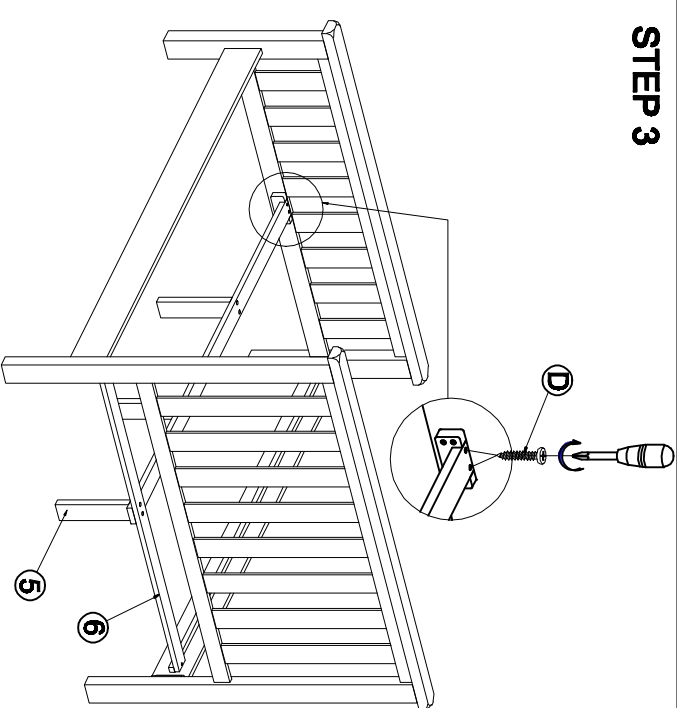

ASSEMBLY INSTRUCTION BED 5.0"

PARTS LIST

NO	DRAWING	DESCRIPTION	QTY
1		HEAD BOARD	1
2		FOOT BOARD	1
3		SIDE RAILS	2
4		MIDDLE RAIL	1
5		SUPPORT RAIL	3
6		SLAT FRAME	13

HARDWARE LIST

NO	DRAWING	DESCRIPTION	QTY
A		SHORT BOLT	8
B		MEDIUM BOLT	4
C		LONG BOLT	2
D		SCREWS	40
E		ALLEN KEY	1
F		WOODEN SPACER 20 x 20 x 82mm	2

STEP 5

STEP 6