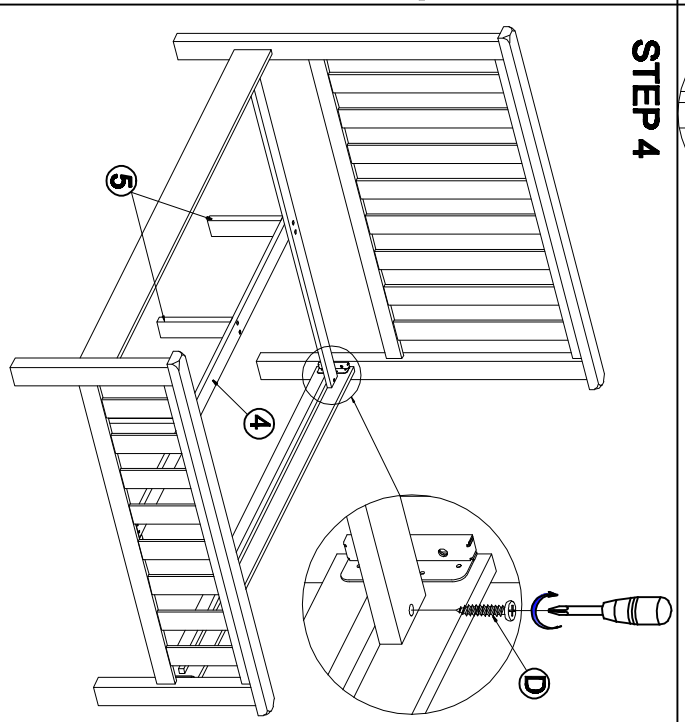

ASSEMBLY INSTRUCTION BED 4.6"

PARTS LIST

NO	DRAWING	DESCRIPTION	QTY
1		HEAD BOARD	1
2		FOOT BOARD	1
3		SIDE RAILS	2
4		MIDDLE RAIL	1
5		SUPPORT RAIL	3
6		SLAT FRAME	12

HARDWARE LIST

NO	DRAWING	DESCRIPTION	QTY
A		SHORT BOLT	8
B		MEDIUM BOLT	4
C		LONG BOLT	2
D		SCREWS	37
E		ALLEN KEY	1
F		WOODEN SPACER 20 x 20 x 87mm	2

STEP 5

STEP 6