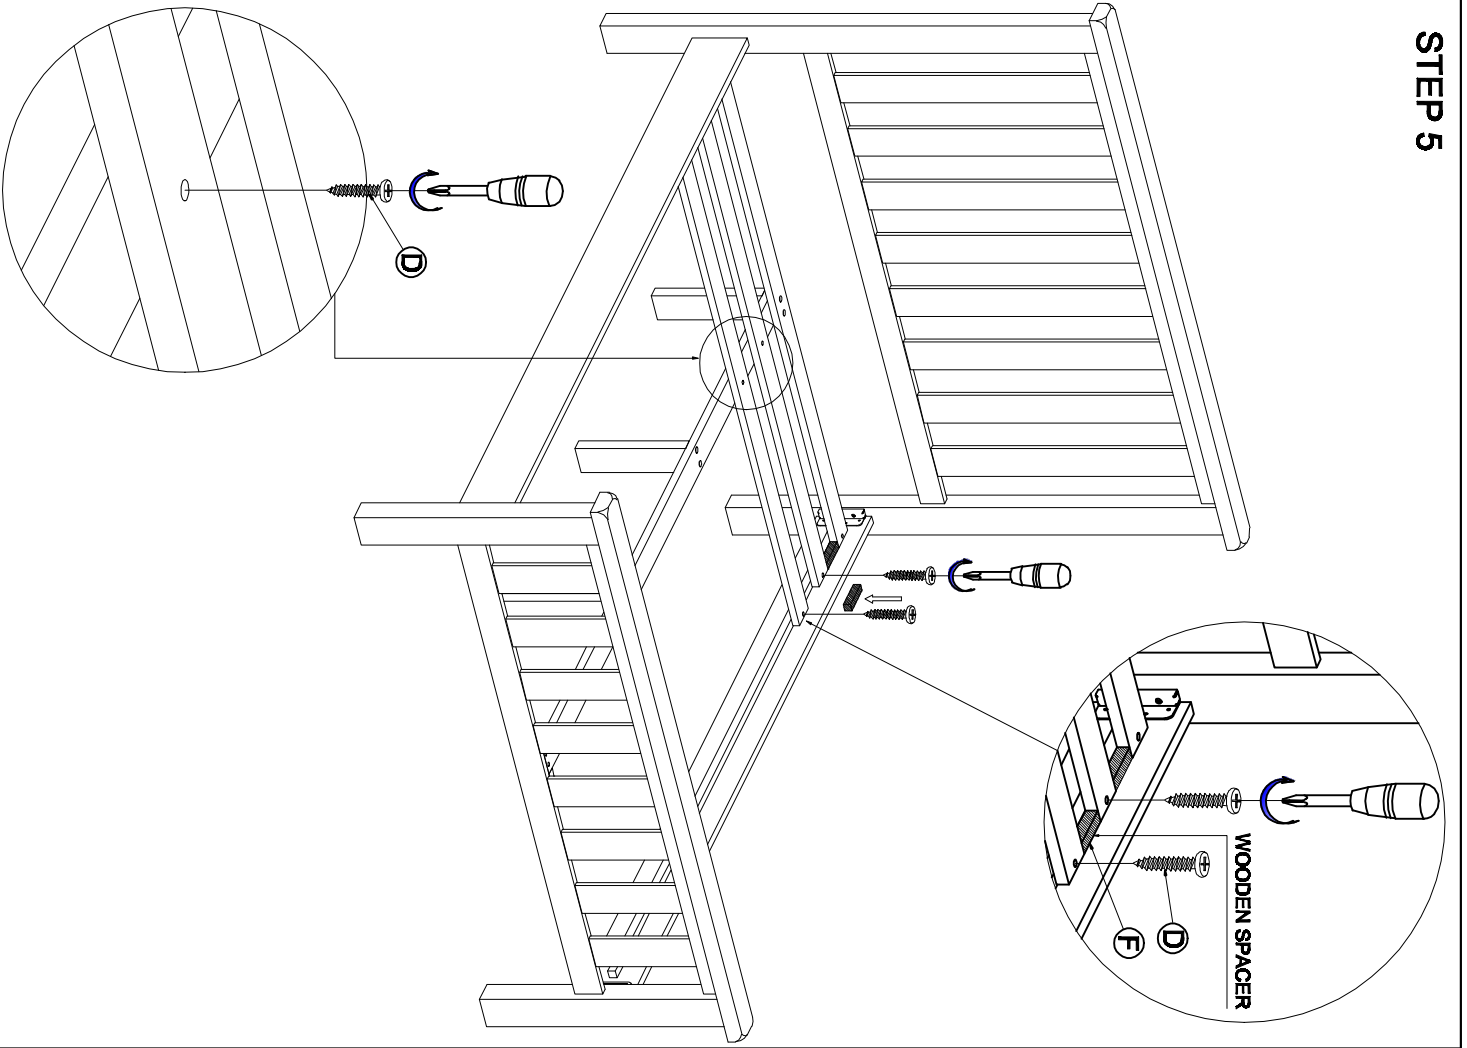

ASSEMBLY INSTRUCTION BED 4.6"

PARTS LIST

NO	DRAWING	DESCRIPTION	QTY
1		HEAD BOARD	1
2		FOOT BOARD	1
3		SIDE RAILS	2
4		MIDDLE RAIL	1
5		SUPPORT RAIL	3
6		SLAT FRAME	12

HARDWARE LIST

NO	DRAWING	DESCRIPTION	QTY
A		SHORT BOLT	8
B		MEDIUM BOLT	4
C		LONG BOLT	2
D		SCREWS	37
E		ALLEN KEY	1
F		WOODEN SPACER 20 x 20 x 87mm	2

STEP 5

STEP 6