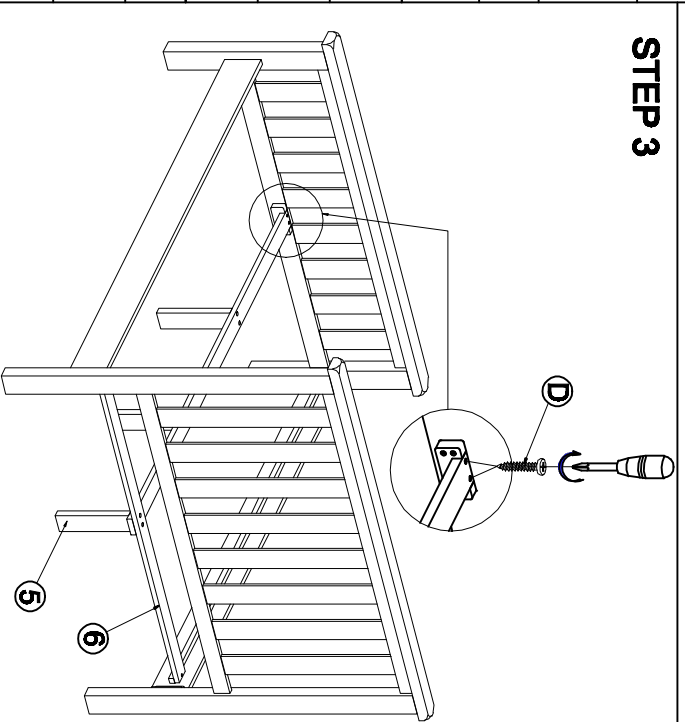

ASSEMBLY INSTRUCTION BED 4.6"

PARTS LIST

NO	DRAWING	DESCRIPTION	QTY
1		HEAD BOARD	1
2		FOOT BOARD	1
3		SIDE RAILS	2
4		MIDDLE RAIL	1
5		SUPPORT RAIL	3
6		SLAT FRAME	12

HARDWARE LIST

NO	DRAWING	DESCRIPTION	QTY
A		SHORT BOLT	8
B		MEDIUM BOLT	4
C		LONG BOLT	2
D		SCREWS	37
E		ALLEN KEY	1
F		WOODEN SPACER 20 x 20 x 87mm	2

STEP 5

STEP 6