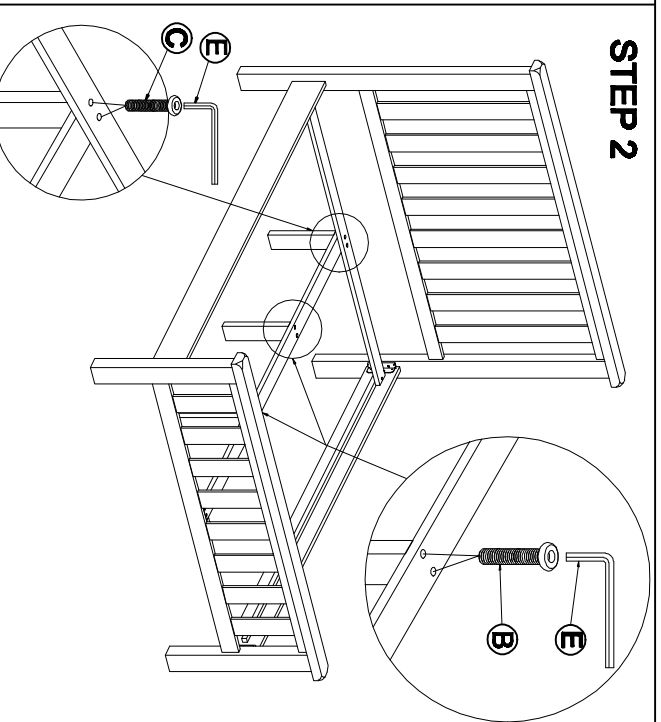

ASSEMBLY INSTRUCTION BED 4.6"

PARTS LIST

NO	DRAWING	DESCRIPTION	QTY
1		HEAD BOARD	1
2		FOOT BOARD	1
3		SIDE RAILS	2
4		MIDDLE RAIL	1
5		SUPPORT RAIL	3
6		SLAT FRAME	12

HARDWARE LIST

NO	DRAWING	DESCRIPTION	QTY
A		SHORT BOLT	8
B		MEDIUM BOLT	4
C		LONG BOLT	2
D		SCREWS	37
E		ALLEN KEY	1
F		WOODEN SPACER 20 x 20 x 87mm	2

STEP 5

STEP 6