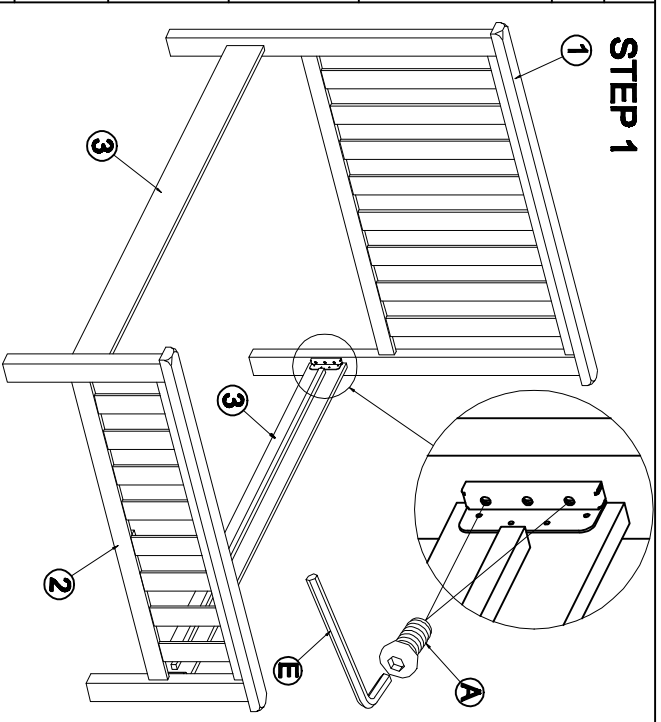

ASSEMBLY INSTRUCTION BED 4.6"

PARTS LIST

NO	DRAWING	DESCRIPTION	QTY
1		HEAD BOARD	1
2		FOOT BOARD	1
3		SIDE RAILS	2
4		MIDDLE RAIL	1
5		SUPPORT RAIL	3
6		SLAT FRAME	12

HARDWARE LIST

NO	DRAWING	DESCRIPTION	QTY
A		SHORT BOLT	8
B		MEDIUM BOLT	4
C		LONG BOLT	2
D		SCREWS	37
E		ALLEN KEY	1
F		WOODEN SPACER 20 x 20 x 87mm	2

STEP 5

STEP 6