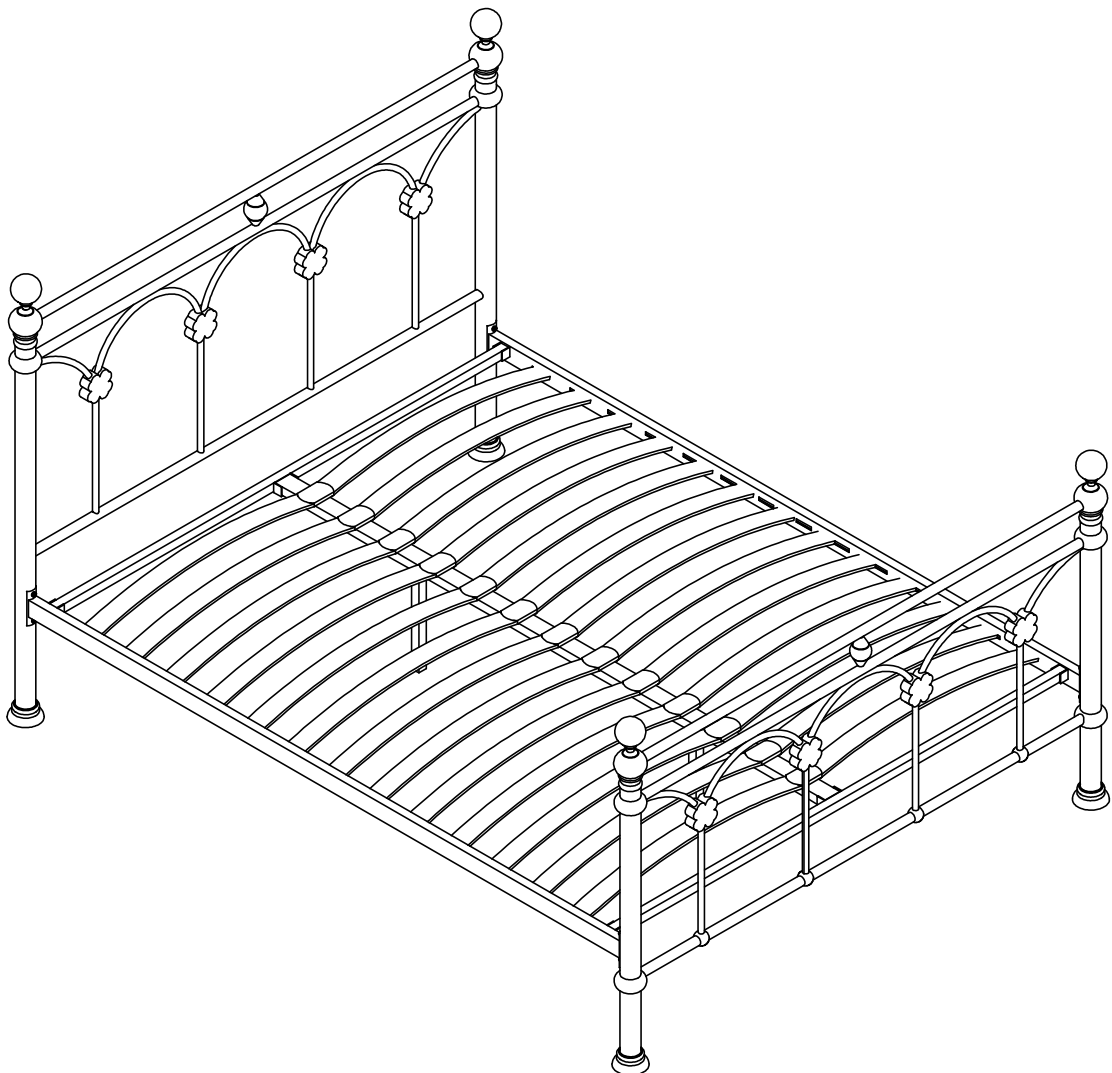

Sareer Furniture

SONITA BED

Assembly Instructions

**No Extra
Tools Required**

**Sareer Furniture
(08001 413786)**

HARDWARE

M8x25mm
(8PCS)

1/4x60mm
(6PCS)

1/4x15mm
(4PCS)

1/4 Nut
(6PCS)

M5 Allen Key (1PC)

M4 Allen Key (1PC)

Spanner (1PC)

PARTS

Safety Advice

Please take the time to carefully read through the whole of these instructions before you commence.