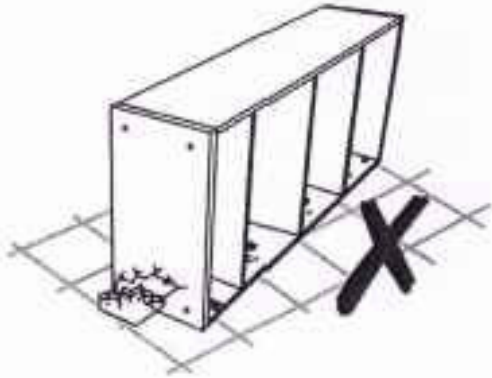

Sareer Furniture

SONITA BED

Assembly Instructions

**No Extra
Tools Required**

**Sareer Furniture
(08001 413786)**

HARDWARE

M8x25mm
(8PCS)

1/4x60mm
(6PCS)

1/4x15mm
(4PCS)

1/4 Nut
(6PCS)

M5 Allen Key (1PC)

M4 Allen Key (1PC)

Spanner (1PC)

PARTS

Safety Advice

Please take the time to carefully read through the whole of these instructions before you commence.