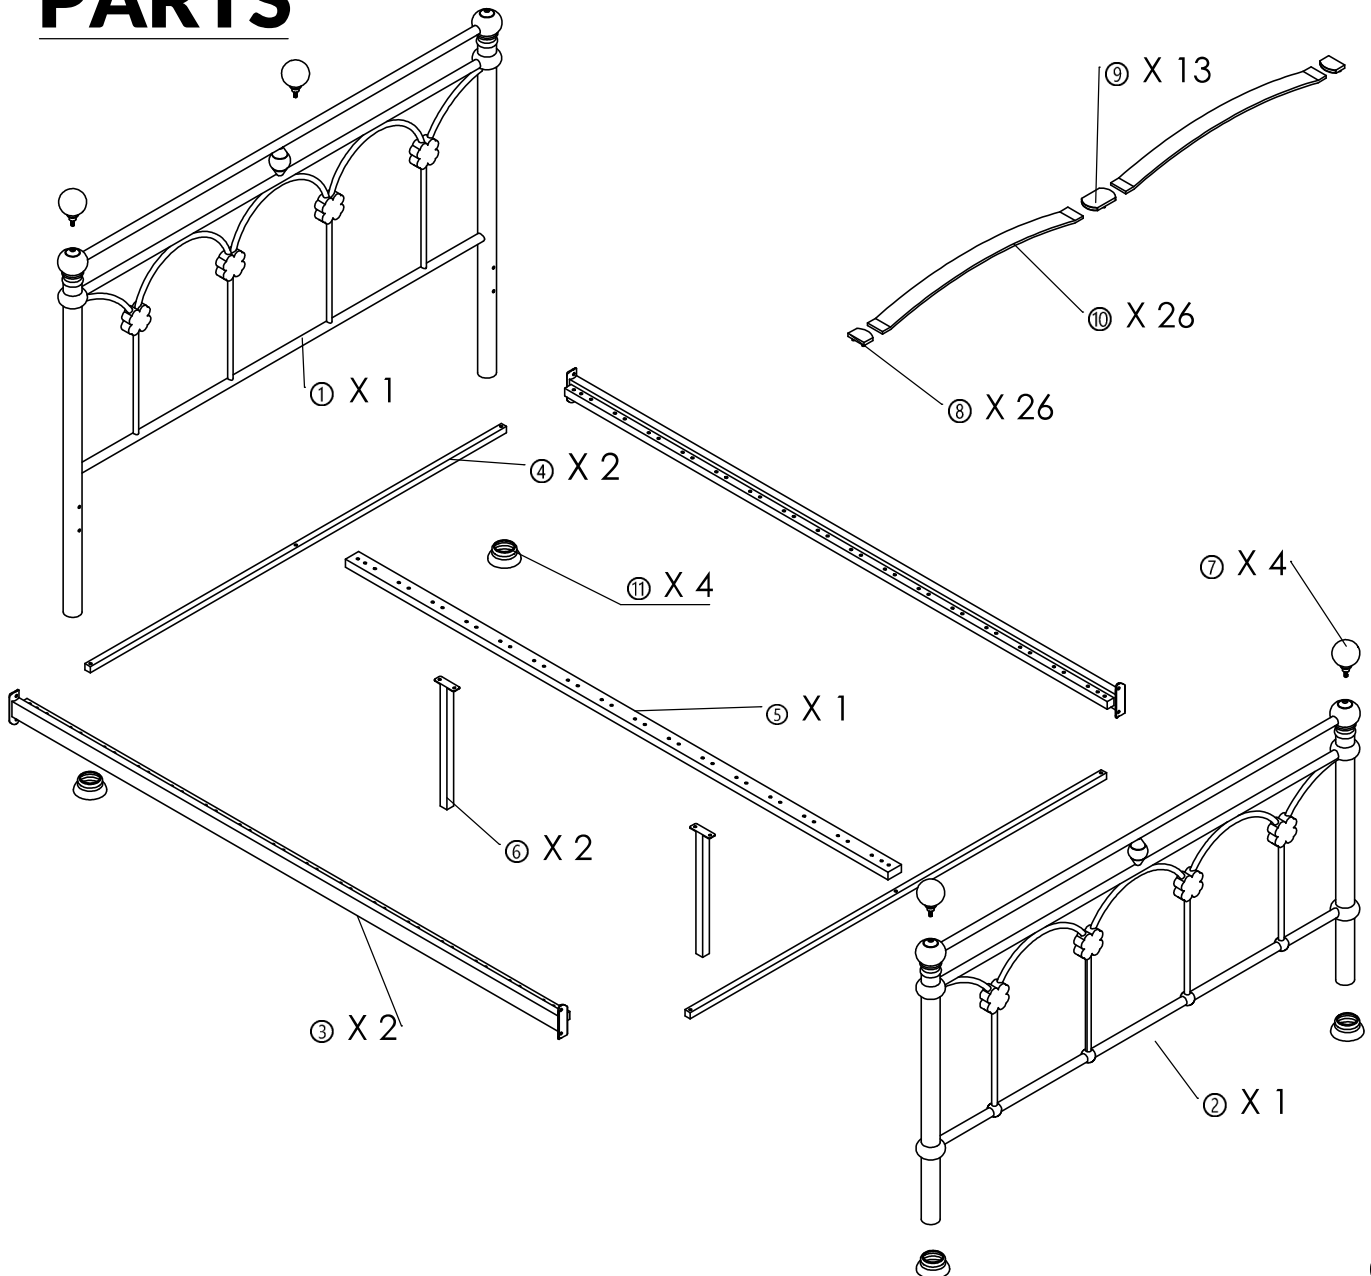

Sareer Furniture

SONITA BED

Assembly Instructions

**No Extra
Tools Required**

**Sareer Furniture
(08001 413786)**

HARDWARE

M8x25mm
(8PCS)

1/4x60mm
(6PCS)

1/4x15mm
(4PCS)

1/4 Nut
(6PCS)

M5 Allen Key (1PC)

M4 Allen Key (1PC)

Spanner (1PC)

PARTS

Safety Advice

Please take the time to carefully read through the whole of these instructions before you commence.