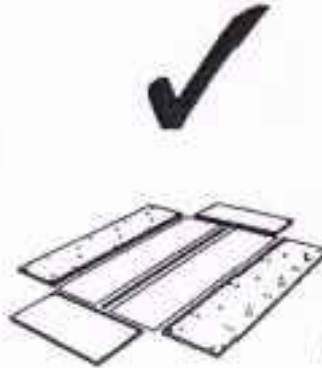

Sareer Furniture

SONITA BED

Assembly Instructions

**No Extra
Tools Required**

**Sareer Furniture
(08001 413786)**

HARDWARE

M8x25mm
(8PCS)

1/4x60mm
(6PCS)

1/4x15mm
(4PCS)

1/4 Nut
(6PCS)

M5 Allen Key (1PC)

M4 Allen Key (1PC)

Spanner (1PC)

PARTS

Safety Advice

Please take the time to carefully read through the whole of these instructions before you commence.

It would be sensible to lay a sheet or blanket on the floor where you intend to work to avoid scratching this product and to protect your floor.

This product is heavy. Take extreme care when lifting to avoid personal injury or damage to the product.

Assemble the product as close to its intended final position in the room as possible.

HANDY HINT: If you keep the hardware in a bowl during assembly you will be less likely to lose them.

Step 1

Step 2

Step 3