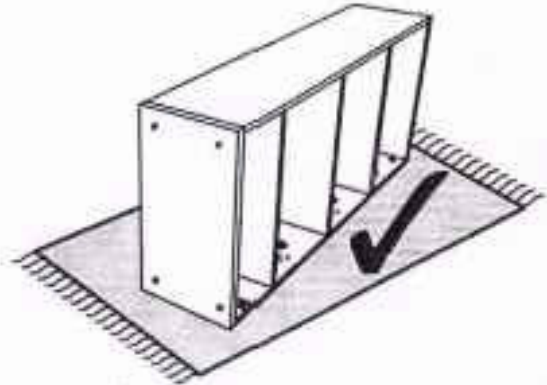

Sareer Furniture

SONITA BED

Assembly Instructions

**No Extra
Tools Required**

**Sareer Furniture
(08001 413786)**

HARDWARE

M8x25mm
(8PCS)

1/4x60mm
(6PCS)

1/4x15mm
(4PCS)

1/4 Nut
(6PCS)

M5 Allen Key (1PC)

M4 Allen Key (1PC)

Spanner (1PC)

PARTS

Safety Advice

Please take the time to carefully read through the whole of these instructions before you commence.