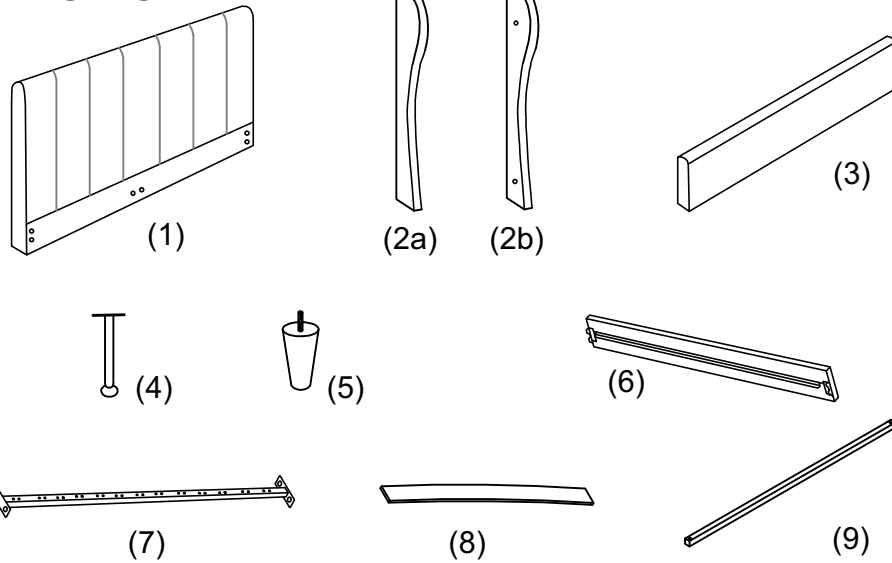

**PARTS LIST**

**HARDWARE LIST**

A		5/16 X 25MM BOLT	12 PCS
B		5/16 X 50MM BOLT	11 PCS
C		M8 WASHER	18 PCS
D		NUT	7 PCS
E		ALLEN KEY	1 PC
F		SPANNER	1 PC
G		PLASTIC CENTRE CAP	14 PCS
H		PLASTIC END CAP	28 PCS