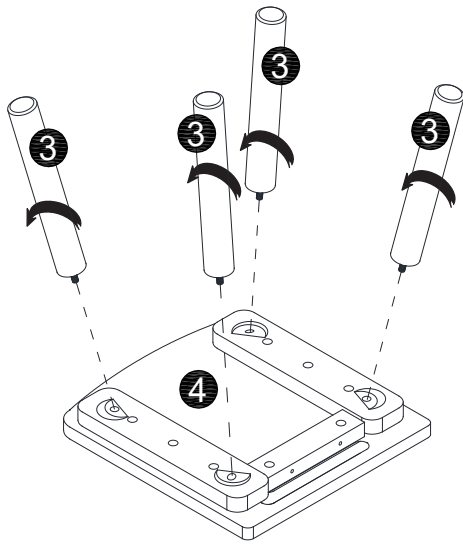

HARDWARE (IN BOX 1)

A	 M5x35mm	4
---	---------------------------------------------------------------------------------------------	---

**You will need a Phillips head screwdriver (not provided).

Birlea

Suppliers of inspiration

01

02

Birlea

Suppliers of inspiration

03

x2

04

x2

A	 M5x35mm	4
---	-----------------------------------------------------------------------------------------------	---

Birlea

Suppliers of inspiration

05

 **WARNING!**

Do NOT place this product near a window as it can be used as a step by the child and cause the child to fall out of the window.