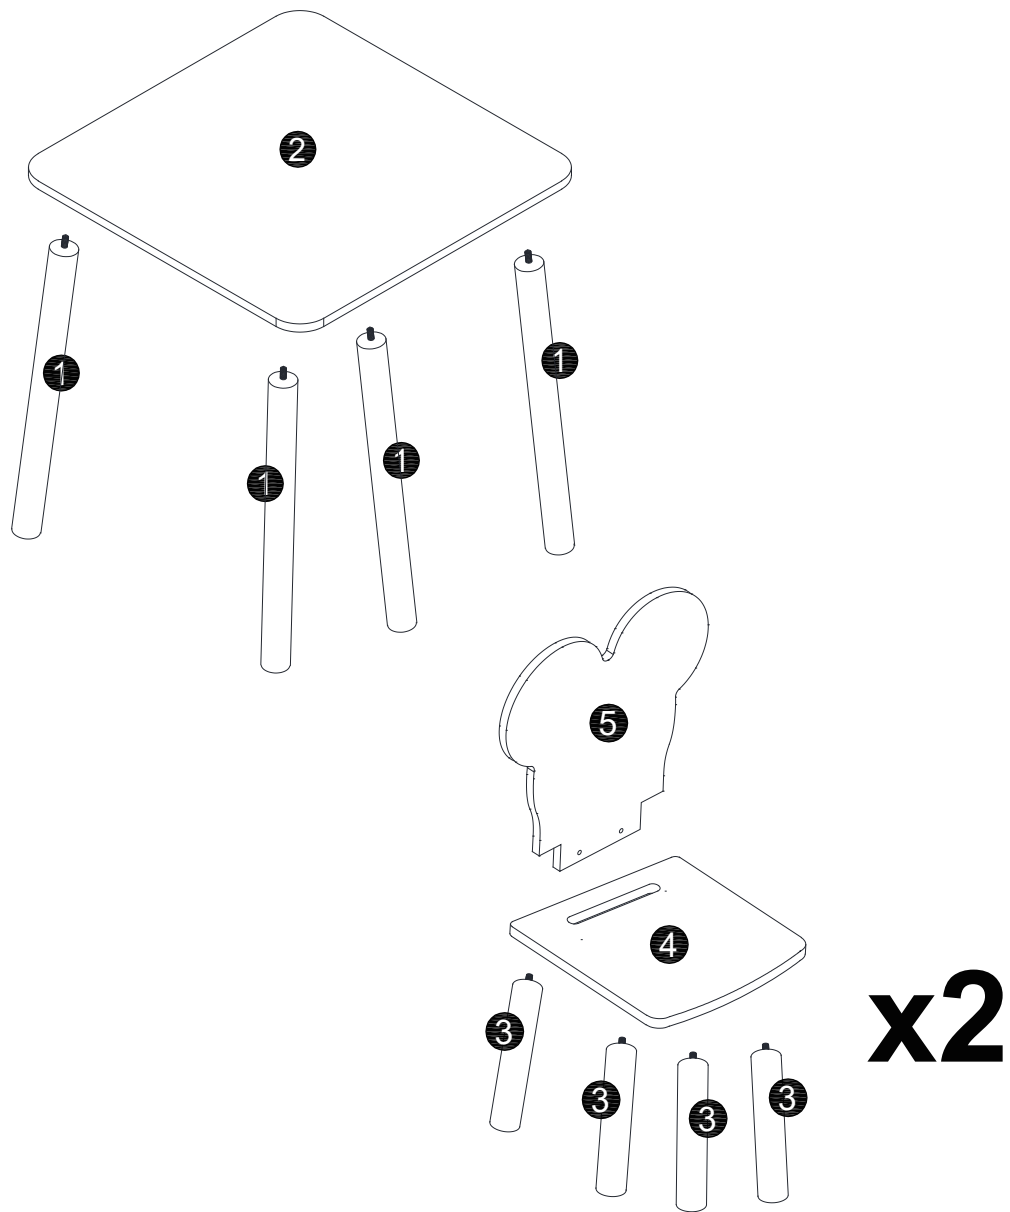

Parts List			
PART	DESCIRPTION	QTY	BOX
1	Table leg	4	1
2	Table top	1	1
3	Chair leg	8	1
4	Seat board	2	1
5	Backrest	2	1

HARDWARE (IN BOX 1)

A	M5x35mm	4

**You will need a Phillips head screwdriver (not provided).

Birlea

Suppliers of inspiration