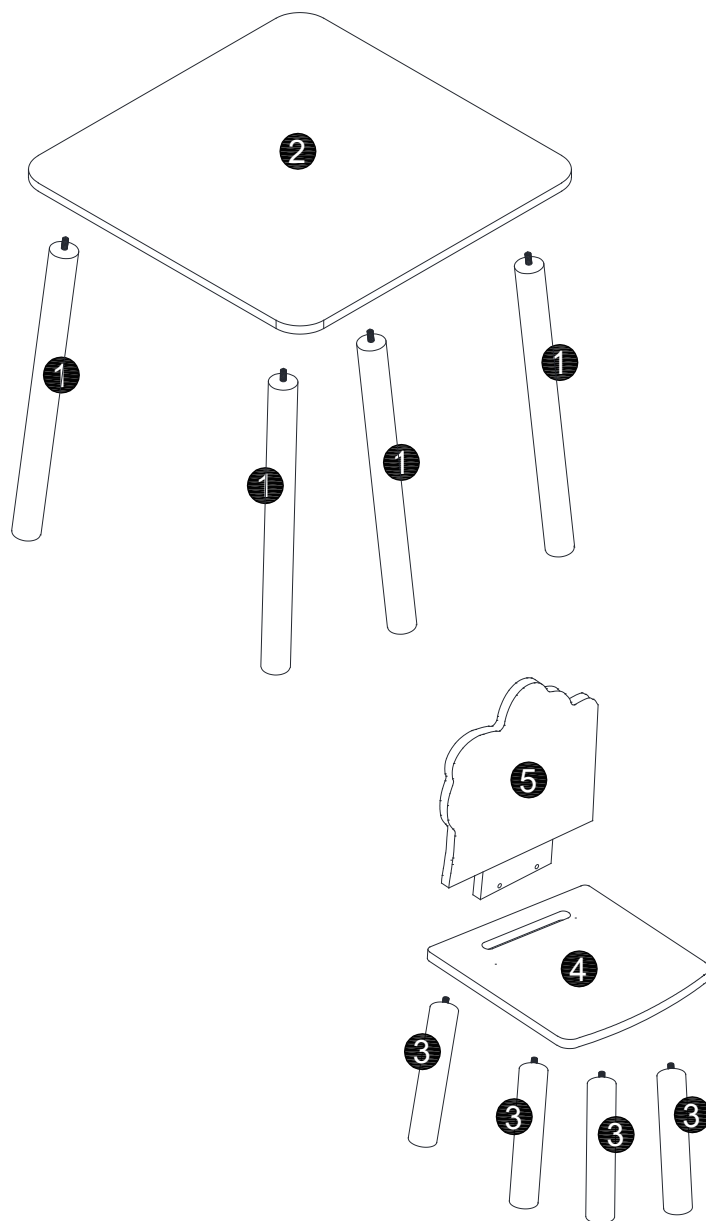

Parts List			
PART	DESCIRPTION	QTY	BOX
1	Table leg	4	1
2	Table top	1	1
3	Chair leg	8	1
4	Seat board	2	1
5	Backrest	2	1

HARDWARE (IN BOX 1)

A	M5x35mm	4

**You will need a Phillips head screwdriver (not provided).

Birlea

Suppliers of inspiration