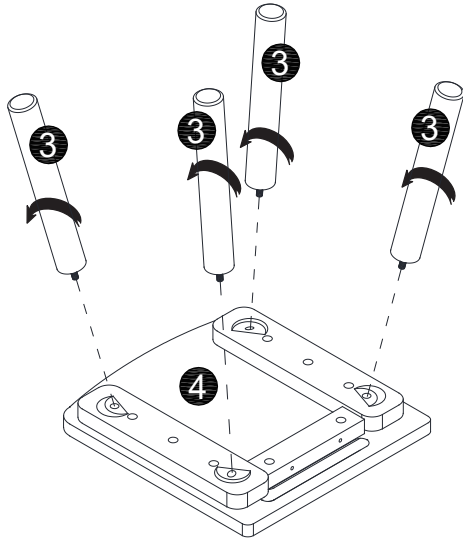

03

x2

04

x2

A M5x35mm

4

Birlea

Suppliers of inspiration