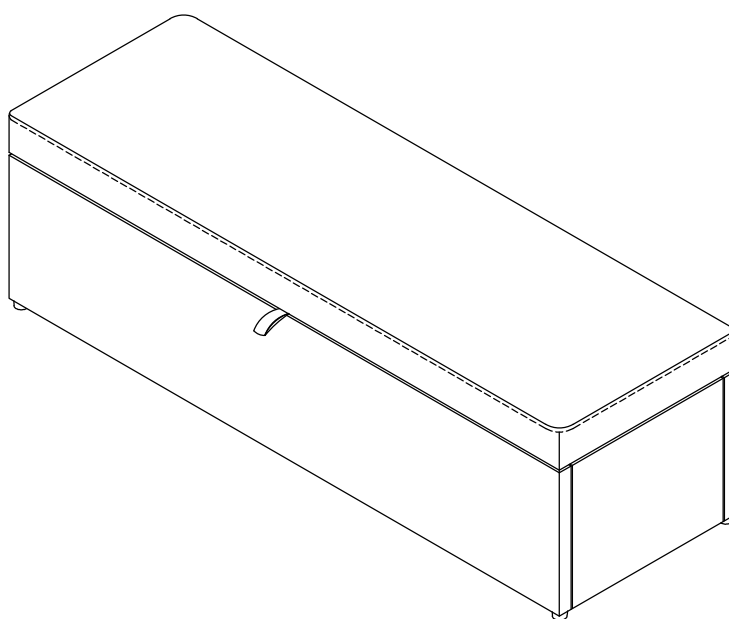

Assembly Instructions

CUSTOMER HELPLINE
(01623 727374)

HARDWARE

A

Bolt M8 X 25mm
+ Flat Washer - 8X

B

Screw M4 X 20mm - 14X

C