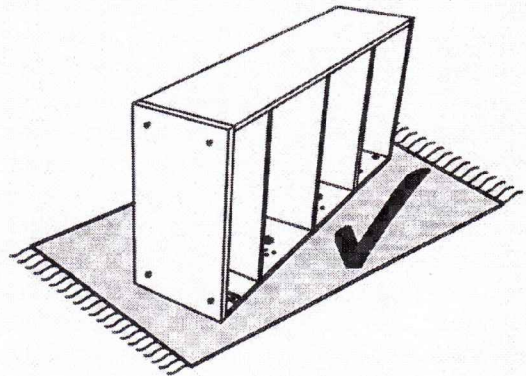

Assembly Instructions

CUSTOMER HELPLINE
(01623 727374)

HARDWARE

A

Bolt M8 X 25mm
+ Flat Washer - 8X

B

Screw M4 X 20mm - 14X

C