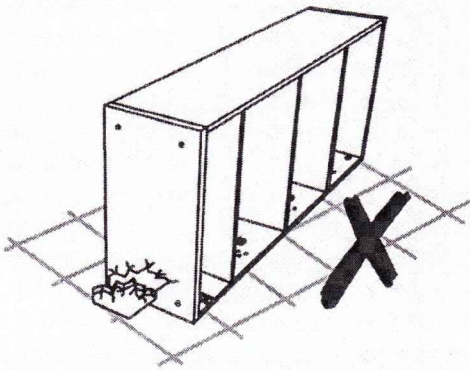

Assembly Instructions

CUSTOMER HELPLINE
(01623 727374)

HARDWARE

A

Bolt M8 X 25mm
+ Flat Washer - 8X

B

Screw M4 X 20mm - 14X

C