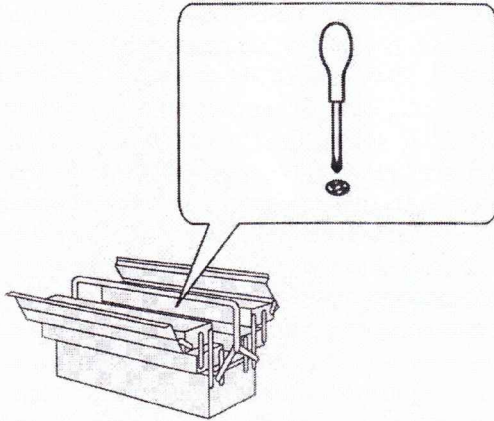

Assembly Instructions

CUSTOMER HELPLINE
(01623 727374)

HARDWARE

A

Bolt M8 X 25mm
+ Flat Washer - 8X

B

Screw M4 X 20mm - 14X

C

Hinge - 2X

PARTS

Safety Advice

Please take the time to carefully read through the whole of these instructions before you commence.

Keep these instructions for future reference.

Unpack, inspect and check off all of the contents.