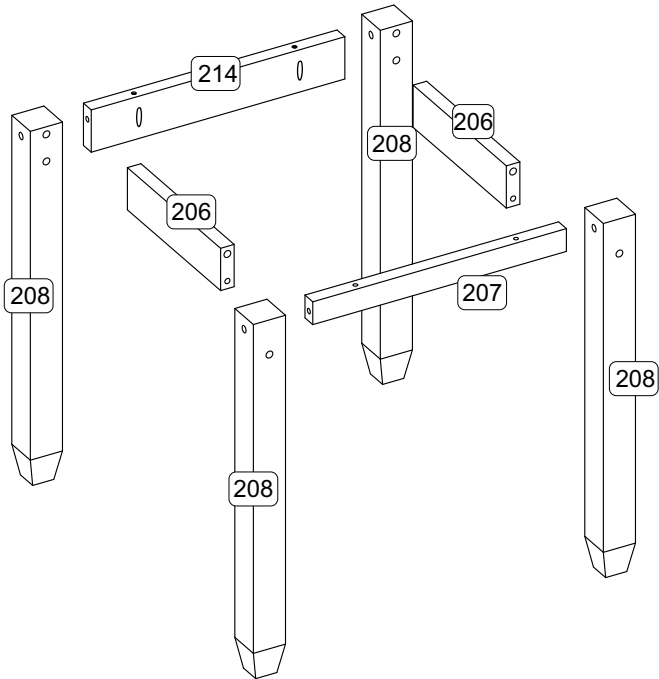

CRG907

CRG907

Thank you for choosing this furniture.

BEFORE YOU START ASSEMBLY please store the carton at room temperature for 48 hours or more so the contents can acclimatise.

PLEASE RETAIN ALL PACKING UNTIL YOU HAVE COMPLETED ASSEMBLY.