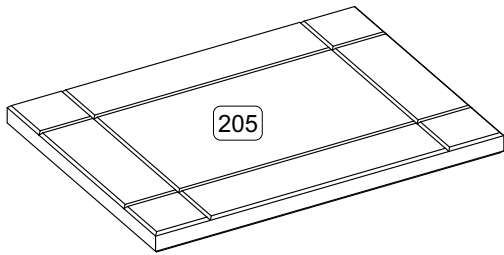

CRG907

CRG907

Thank you for choosing this furniture.

BEFORE YOU START ASSEMBLY please store the carton at room temperature for 48 hours or more so the contents can acclimatise.

PLEASE RETAIN ALL PACKING UNTIL YOU HAVE COMPLETED ASSEMBLY.