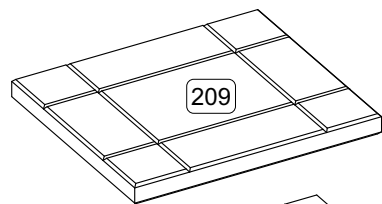

CRG907

CRG907

Thank you for choosing this furniture.

BEFORE YOU START ASSEMBLY please store the carton at room temperature for 48 hours or more so the contents can acclimatise.

PLEASE RETAIN ALL PACKING UNTIL YOU HAVE COMPLETED ASSEMBLY.