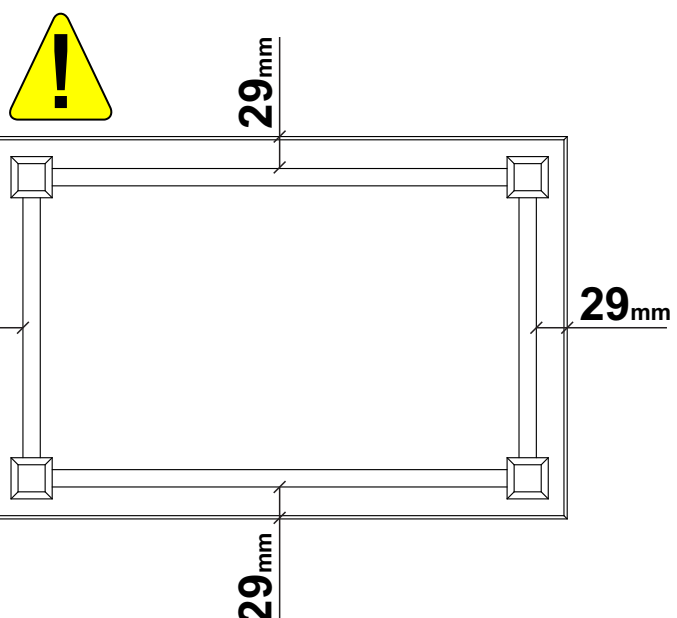

BATCH NUMBER **2020/0261**

PLEASE RETAIN THIS LEAFLET ALONG WITH YOUR DELIVERY NOTE/ RECEIPT FOR FUTURE REFERENCE

01

02

03

04

Build your furniture on a soft clean cover to stop the components getting marked during assembly