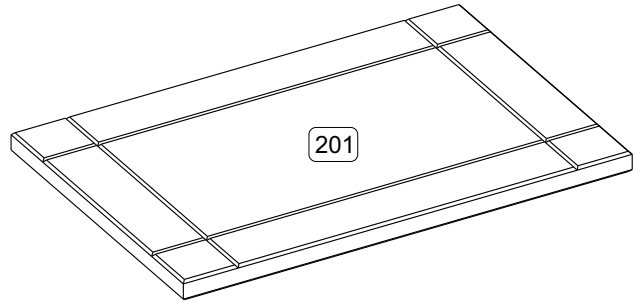

CRG907

CRG907

Thank you for choosing this furniture.

BEFORE YOU START ASSEMBLY please store the carton at room temperature for 48 hours or more so the contents can acclimatise.

PLEASE RETAIN ALL PACKING UNTIL YOU HAVE COMPLETED ASSEMBLY.