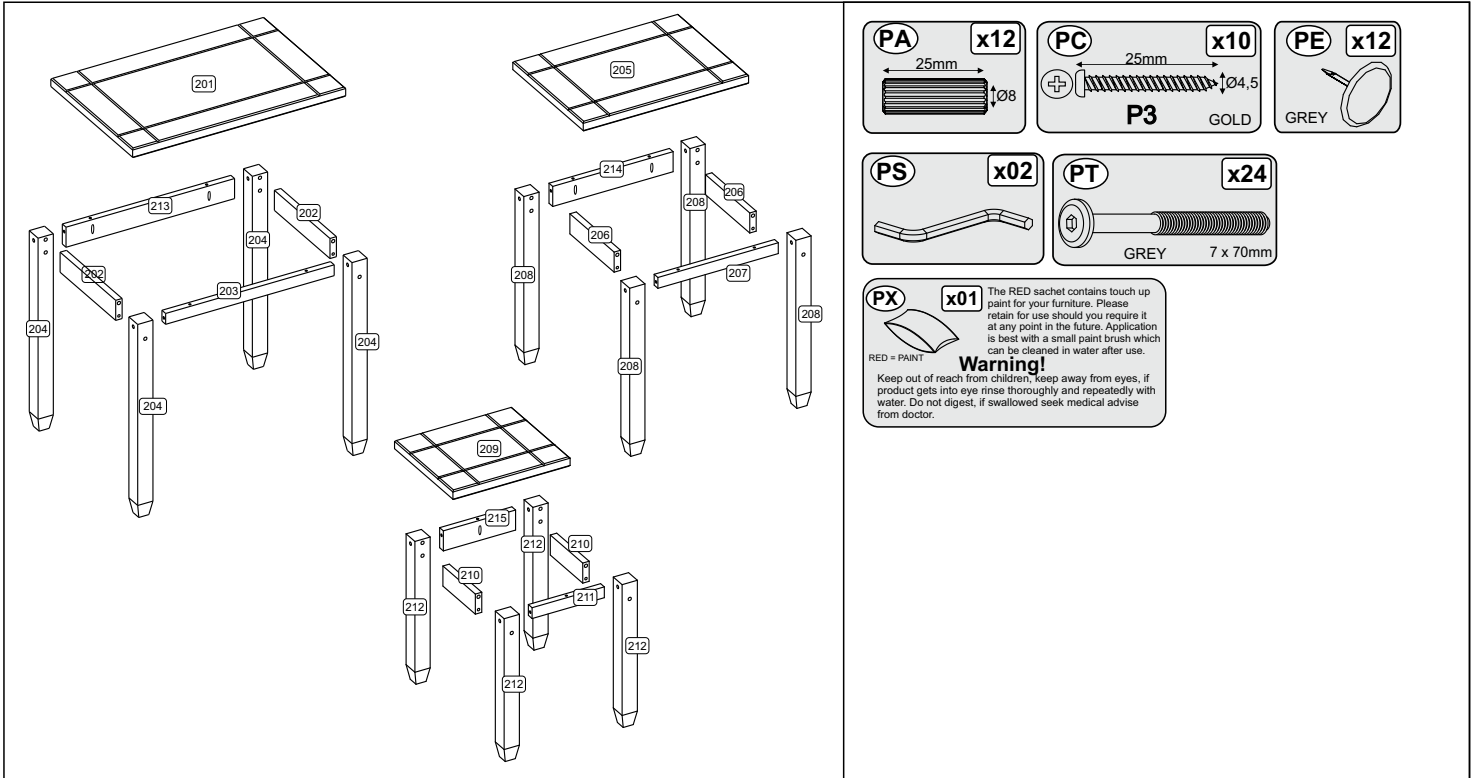

PARTS LIST

BEFORE YOU START ASSEMBLY

Please check that you have all the correct parts and fittings as detailed on the assembly instructions.

FOR DAMAGED/REPLACEMENT PARTS

Please visit

www.coreproducts.co.uk/parts

BATCH NUMBER **2020/0261**