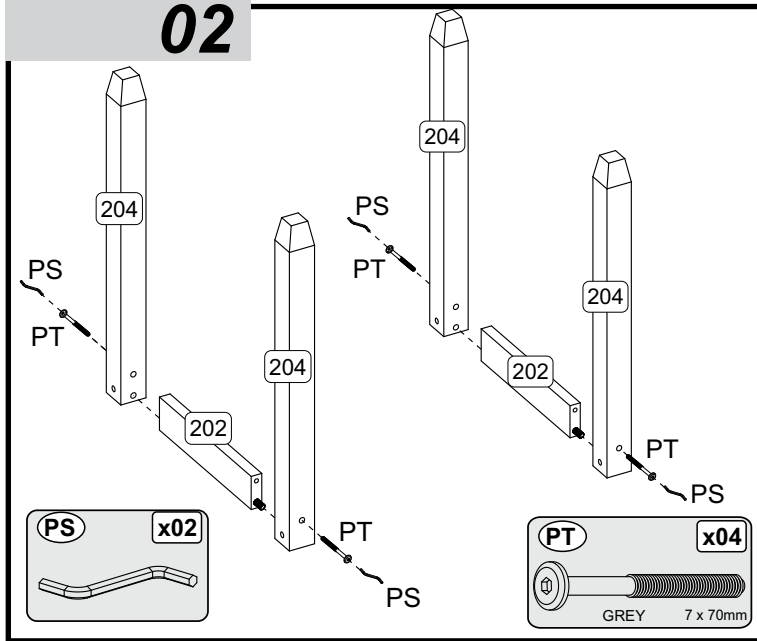

PARTS LIST

BEFORE YOU START ASSEMBLY

Please check that you have all the correct parts and fittings as detailed on the assembly instructions.

FOR DAMAGED/REPLACEMENT PARTS

Please visit

www.coreproducts.co.uk/parts

BATCH NUMBER **2020/0261**

PLEASE RETAIN THIS LEAFLET ALONG WITH YOUR DELIVERY NOTE/ RECEIPT FOR FUTURE REFERENCE

01

02

03

04

Build your furniture on a soft clean cover to stop the components getting marked during assembly