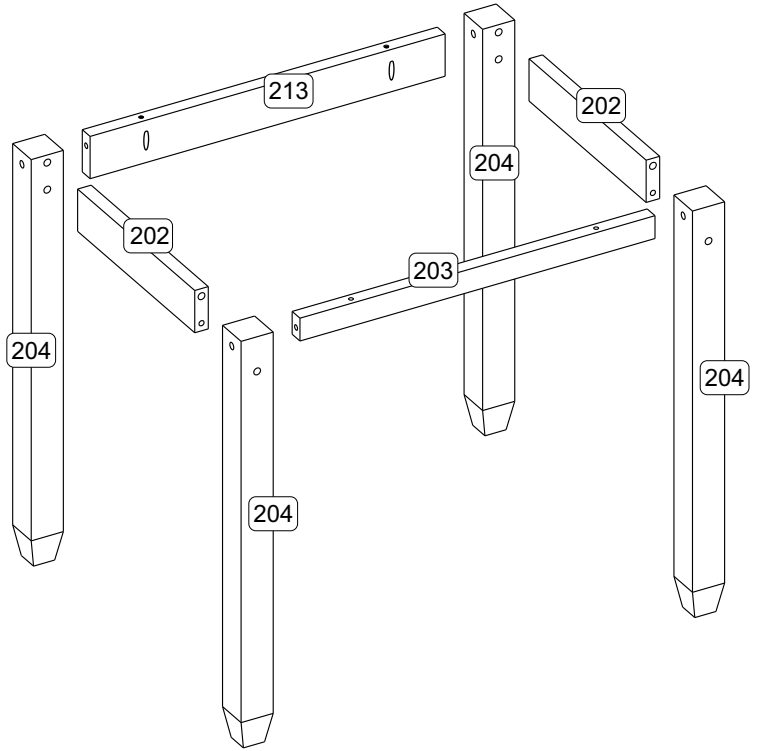

CRG907

CRG907

Thank you for choosing this furniture.

BEFORE YOU START ASSEMBLY please store the carton at room temperature for 48 hours or more so the contents can acclimatise.

PLEASE RETAIN ALL PACKING UNTIL YOU HAVE COMPLETED ASSEMBLY.