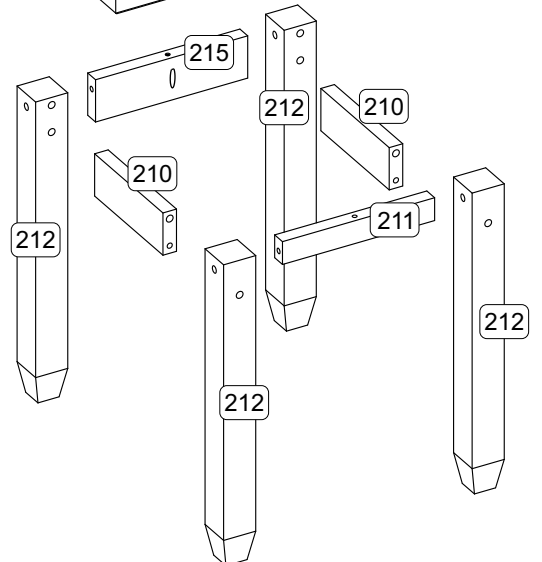

CRG907

CRG907

Thank you for choosing this furniture.

BEFORE YOU START ASSEMBLY please store the carton at room temperature for 48 hours or more so the contents can acclimatise.

PLEASE RETAIN ALL PACKING UNTIL YOU HAVE COMPLETED ASSEMBLY.