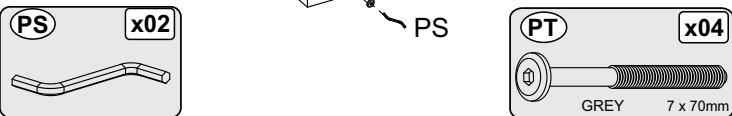

05

06

07

08

09

10

11

PX x01 The RED sachet contains touch up paint for your furniture. Please retain for use should you require it at any point in the future. Application is best with a small paint brush which can be cleaned in water after use.
 RED = PAINT
Warning!
 Keep out of reach from children, keep away from eyes, if product gets into eye rinse thoroughly and repeatedly with water. Do not ingest, if swallowed seek medical advice from doctor.