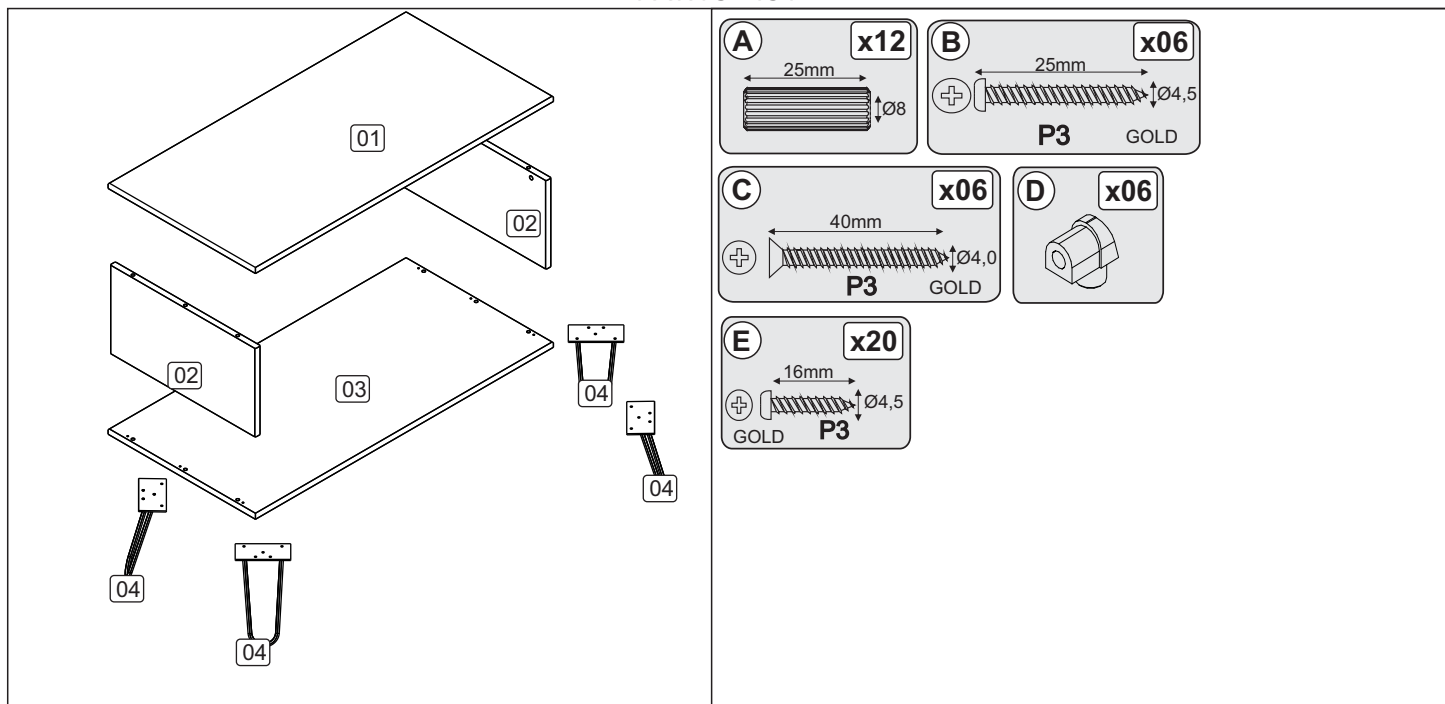

AGG902

Thank you for choosing this furniture.

BEFORE YOU START ASSEMBLY please store the carton at room temperature for 48 hours or more so the contents can acclimatise.

PLEASE RETAIN ALL PACKING UNTIL YOU HAVE COMPLETED ASSEMBLY.

Information about your furniture.

This furniture range has been manufactured from surface coated wood based manufactured boards.

Caring for your furniture.

Extreme temperature can cause panels to distort so please avoid placing your furniture close to radiators or other sources of heat.

Humidity should also be avoided.

Please avoid exposing your furniture to continued bright sunlight as this may affect the colour.

Any fluid spills should be removed as quickly as possible.

Always lift your furniture when moving as dragging may cause damage to your furniture or flooring.

After care.

Wipe surfaces with a dry cloth and an occasional use of a slightly dampened cloth.

To remove any stains, use a household cream cleaner.

For models with drawers we also recommend you use a household spray polish or silicone curtain track spray on the drawer runner tracks.

Please do not use any wax based products, detergents or chemicals on your furniture.

PARTS LIST

BEFORE YOU START ASSEMBLY

Please check that you have all the correct parts and fittings as detailed on the assembly instructions.

FOR DAMAGED/REPLACEMENT PARTS

Please visit

www.coreproducts.co.uk/parts

Batch Number

2020-0222

2021 SPECIFICATION

PLEASE RETAIN THIS LEAFLET ALONG WITH YOUR DELIVERY NOTE/RECEIPT FOR FUTURE REFERENCE