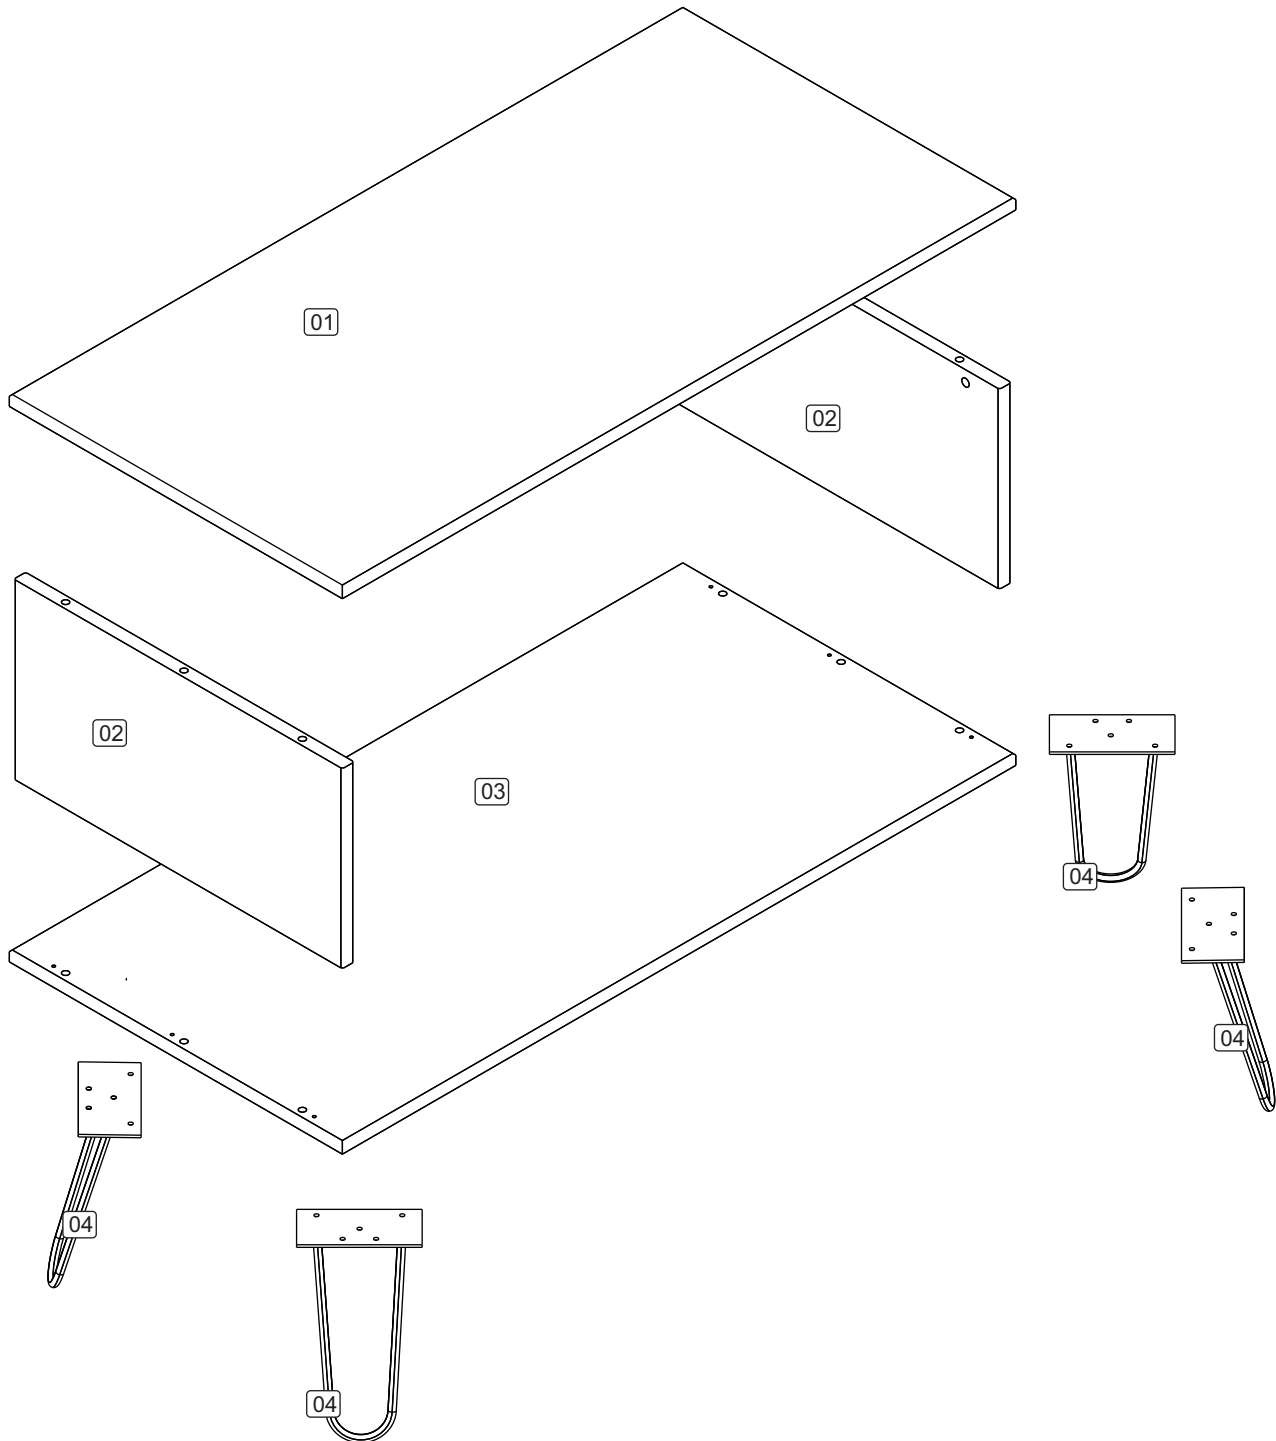

AGG902

A MEMBER OF
ACID[®]
ANTI COPYING IN DESIGN

Core Products are proud to be a member of ACID (Anti Copying in Design). Our designs are supported through their intellectual property databank. All copyright, design rights & intellectual property rights existing in this product, instructions and related documents are and will remain the property of Core Products. We will treat any infringement of these rights seriously.
Copyright © Core Products 9/2020

AGG902

Thank you for choosing this furniture.

BEFORE YOU START ASSEMBLY please store the carton at room temperature for 48 hours or more so the contents can acclimatise.

PLEASE RETAIN ALL PACKING UNTIL YOU HAVE COMPLETED ASSEMBLY.