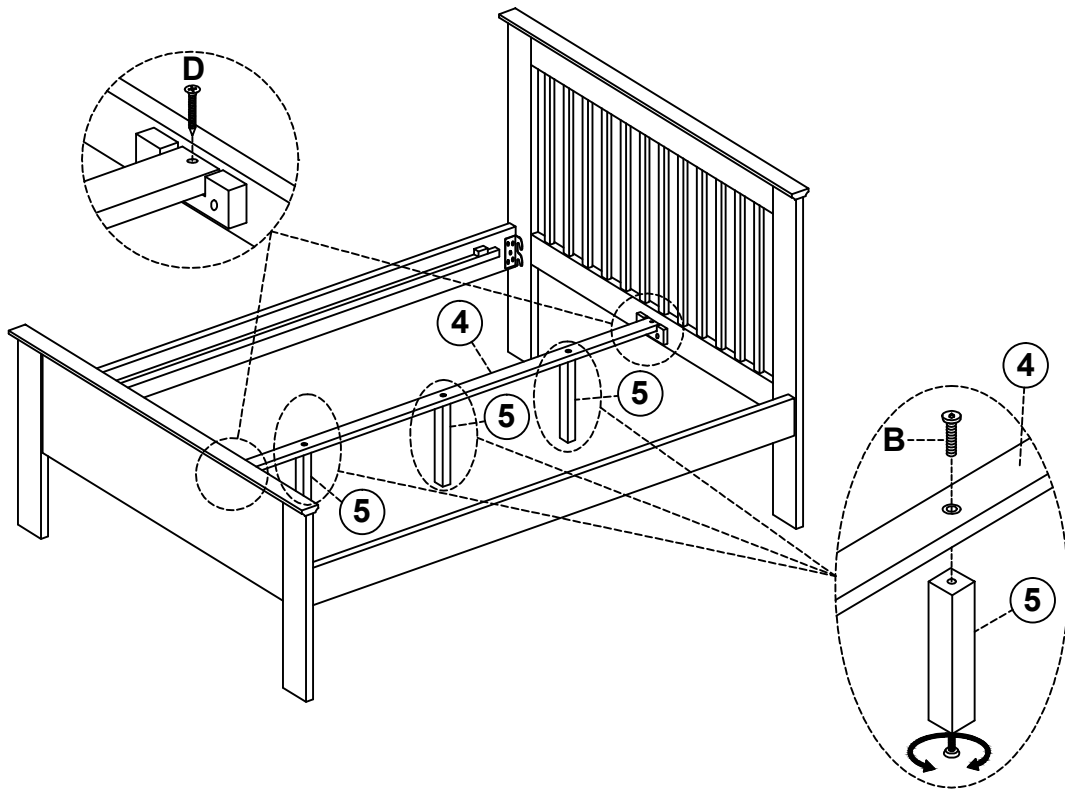

ASSEMBLY INSTRUCTIONS

PENTRE 4' / 4'6 / 5' BEDFRAME

Hardware supplied for assembly

A	BOLT (5/16"x15mm)		8
B	BOLT (1/4"x35mm)		3
C	ALLEN KEY (4mm)		1
D	SCREW (4*30)		31

ASSEMBLY INSTRUCTIONS

PENTRE 4' / 4'6' / 5' BEDFRAME

ASSEMBLY INSTRUCTIONS

PENTRE 4' / 4'6 / 5' BEDFRAME

STEP 1

ASSEMBLY INSTRUCTIONS

PENTRE 4' / 4'6 / 5' BEDFRAME

STEP 2

STEP 3

STEP 4