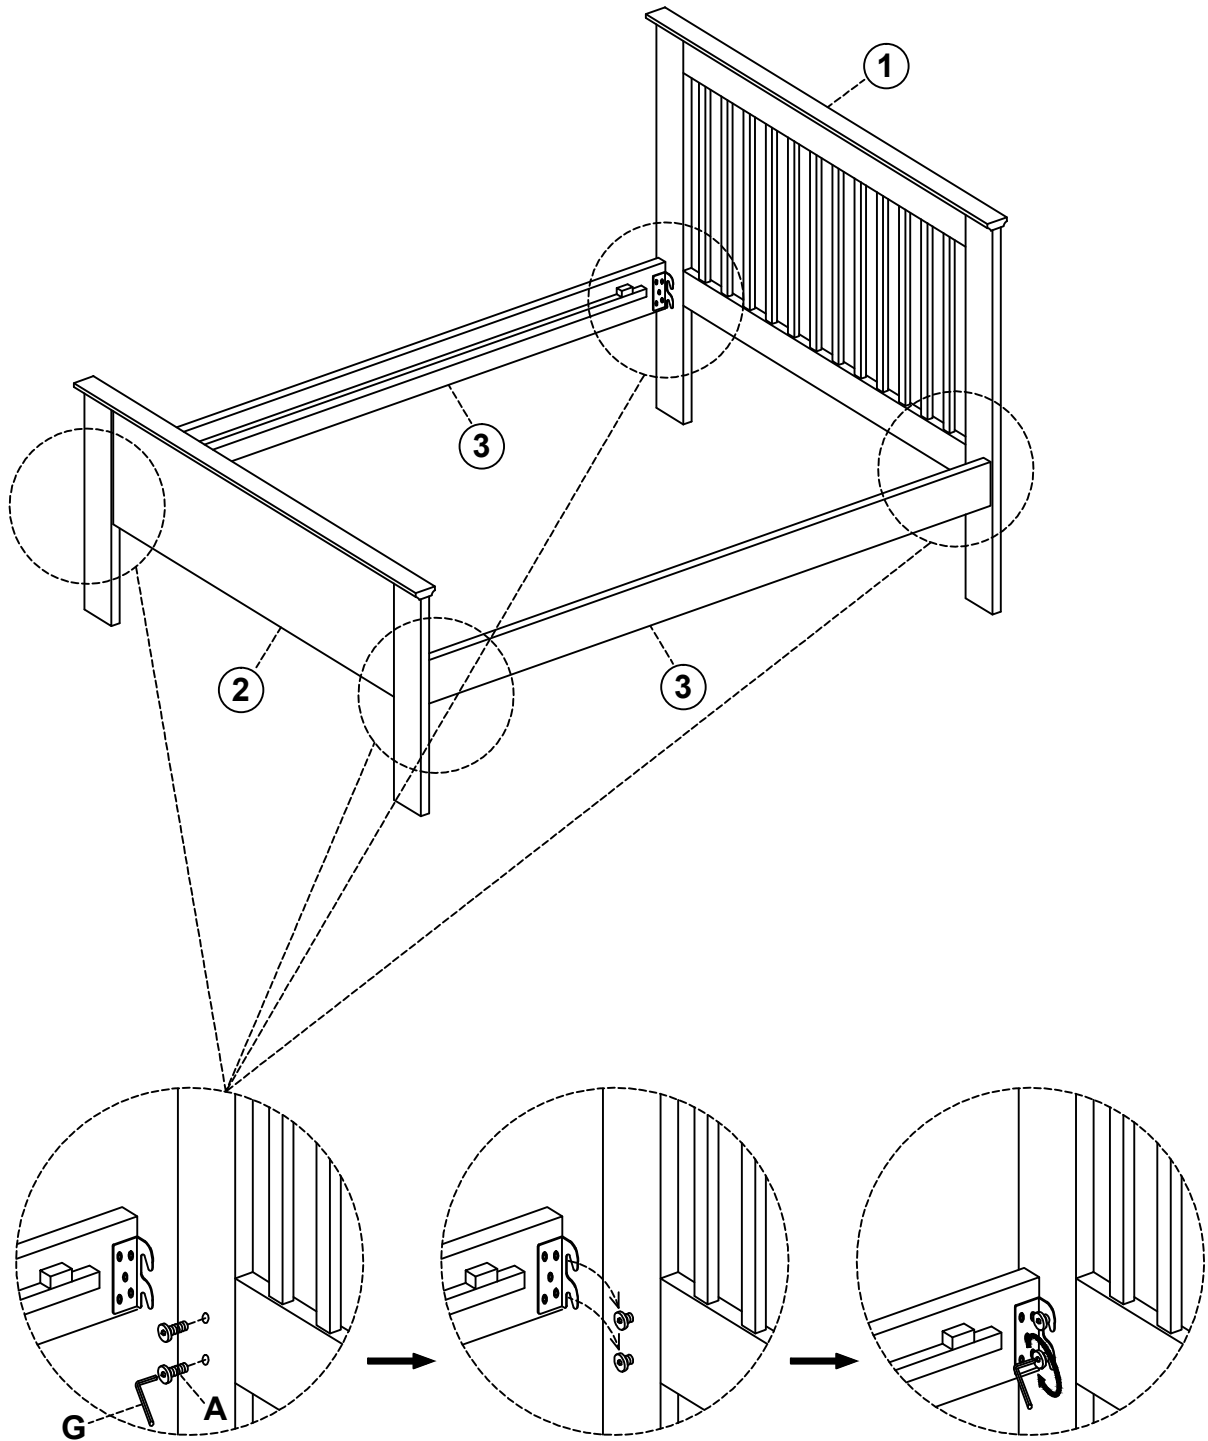

ASSEMBLY INSTRUCTIONS

PENTRE 4' / 4'6 / 5' BEDFRAME

Hardware supplied for assembly

A	BOLT (5/16"x15mm)		8
B	BOLT (1/4"x35mm)		3
C	ALLEN KEY (4mm)		1
D	SCREW (4*30)		31

ASSEMBLY INSTRUCTIONS

PENTRE 4' / 4'6' / 5' BEDFRAME

ASSEMBLY INSTRUCTIONS

PENTRE 4' / 4'6 / 5' BEDFRAME

STEP 1

ASSEMBLY INSTRUCTIONS

PENTRE 4' / 4'6 / 5' BEDFRAME

STEP 2

STEP 3

STEP 4