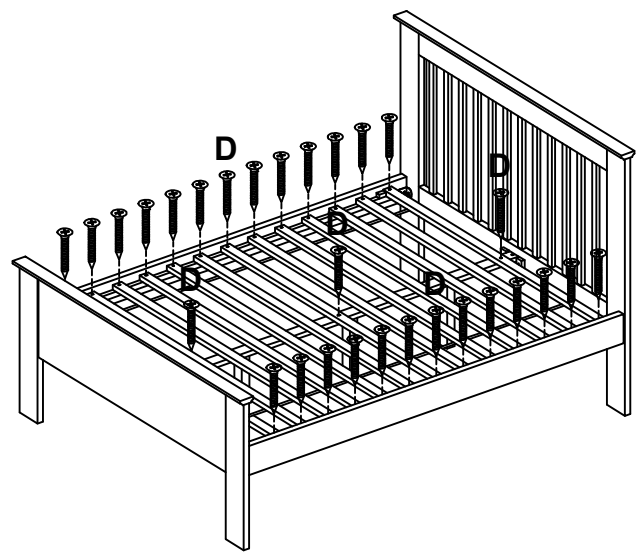

ASSEMBLY INSTRUCTIONS

PENTRE 4' / 4'6 / 5' BEDFRAME

Hardware supplied for assembly

A	BOLT (5/16"x15mm)		8
B	BOLT (1/4"x35mm)		3
C	ALLEN KEY (4mm)		1
D	SCREW (4*30)		31

ASSEMBLY INSTRUCTIONS

PENTRE 4' / 4'6' / 5' BEDFRAME

ASSEMBLY INSTRUCTIONS

PENTRE 4' / 4'6 / 5' BEDFRAME

STEP 1

ASSEMBLY INSTRUCTIONS

PENTRE 4' / 4'6 / 5' BEDFRAME

STEP 2

STEP 3

STEP 4