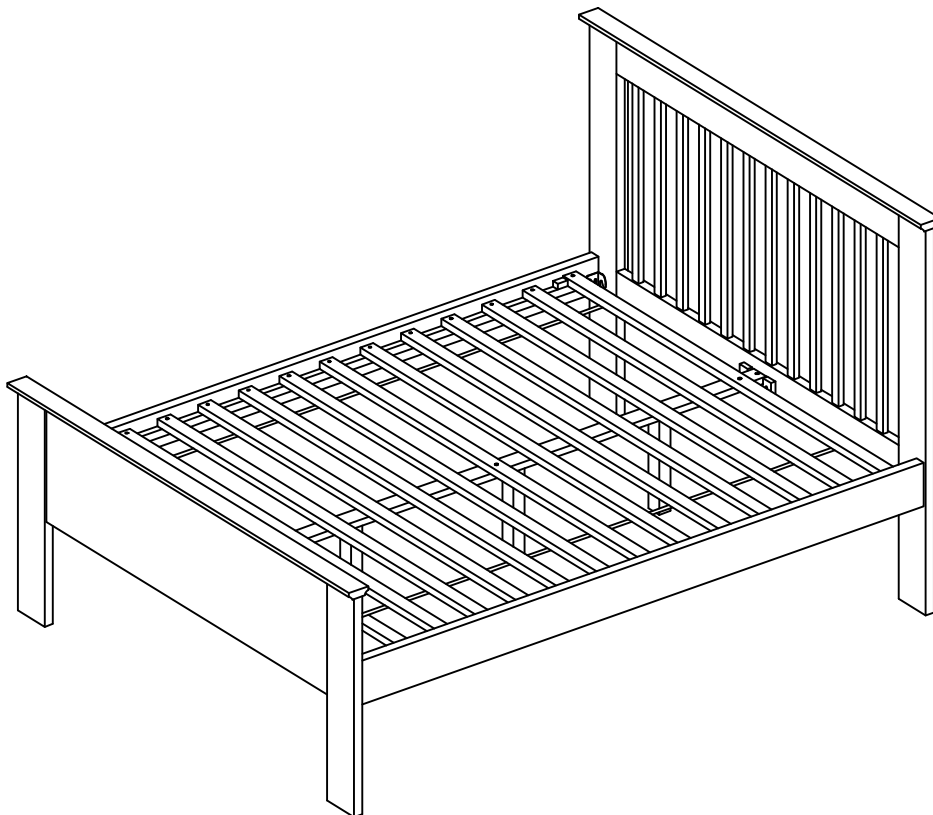

ASSEMBLY INSTRUCTIONS

PENTRE 4' / 4'6 / 5' BEDFRAME

Hardware supplied for assembly

A	BOLT (5/16"x15mm)		8
B	BOLT (1/4"x35mm)		3
C	ALLEN KEY (4mm)		1
D	SCREW (4*30)		31

ASSEMBLY INSTRUCTIONS

PENTRE 4' / 4'6' / 5' BEDFRAME