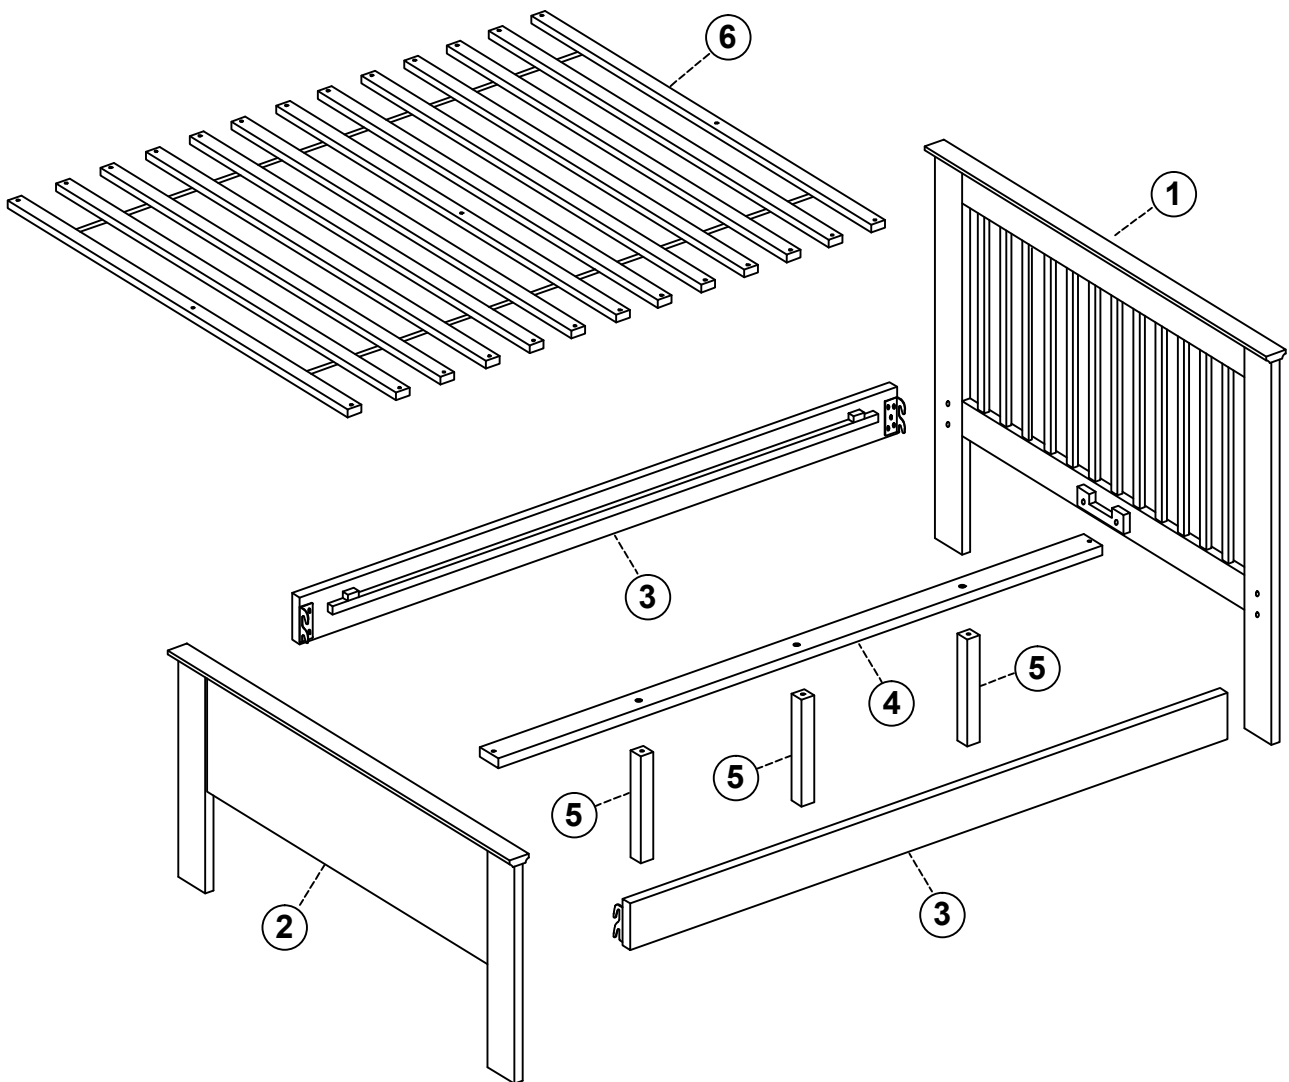

ASSEMBLY INSTRUCTIONS

PENTRE 4' / 4'6 / 5' BEDFRAME

Hardware supplied for assembly

A	BOLT (5/16"x15mm)		8
B	BOLT (1/4"x35mm)		3
C	ALLEN KEY (4mm)		1
D	SCREW (4*30)		31

ASSEMBLY INSTRUCTIONS

PENTRE 4' / 4'6' / 5' BEDFRAME

ASSEMBLY INSTRUCTIONS

PENTRE 4' / 4'6 / 5' BEDFRAME

STEP 1

ASSEMBLY INSTRUCTIONS

PENTRE 4' / 4'6 / 5' BEDFRAME

STEP 2

STEP 3

STEP 4