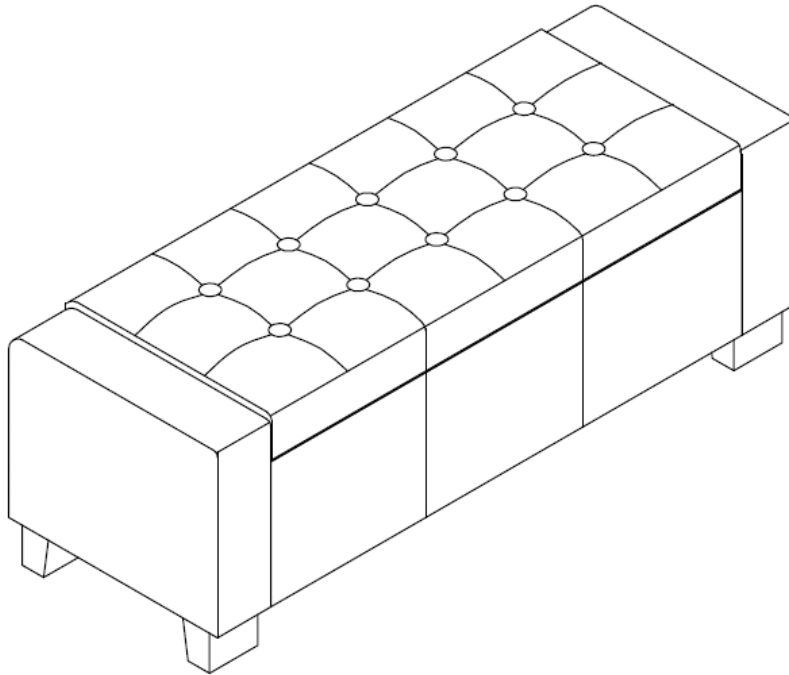

VERONA OTTOMAN STORAGE BENCH ASSEMBLY INSTRUCTIONS

Thank you for purchasing the VERONA OTTOMAN STORAGE BENCH. Please read the instructions carefully to ensure safe operation of the product.

Size: 1100x400x400mm