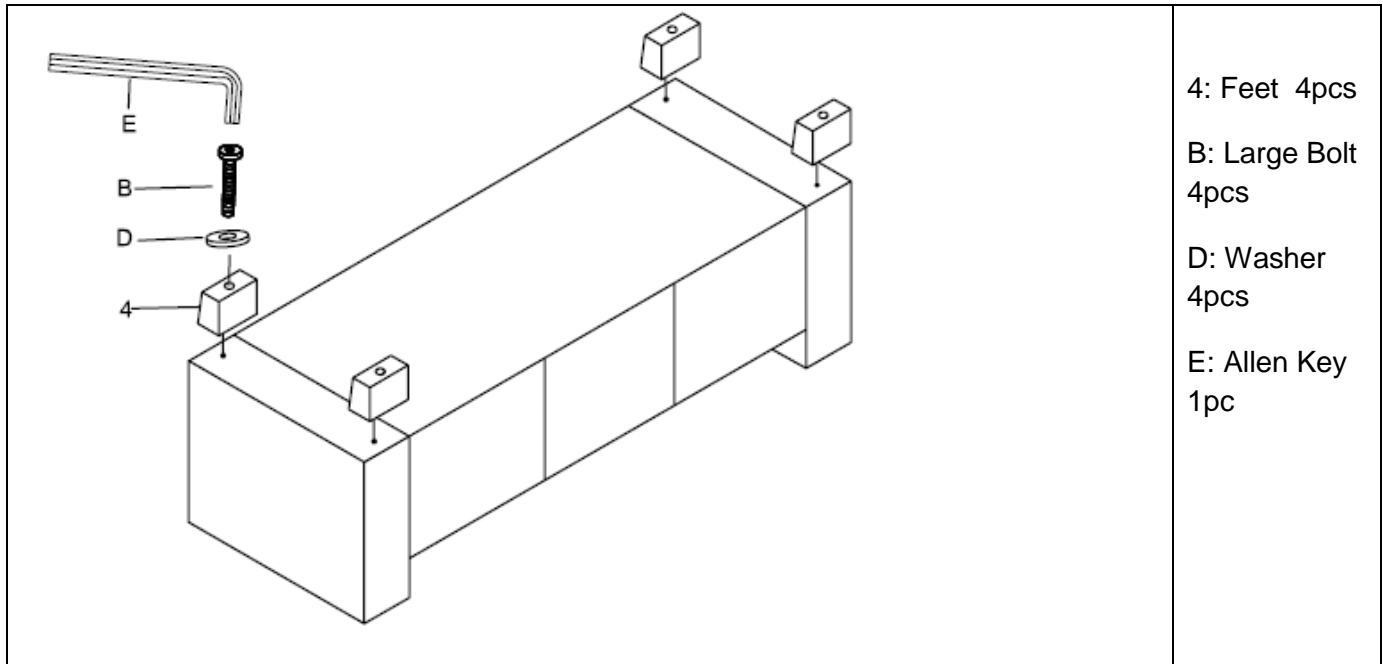

VERONA OTTOMAN STORAGE BENCH ASSEMBLY INSTRUCTIONS

STEP 4

**Parts
Required**