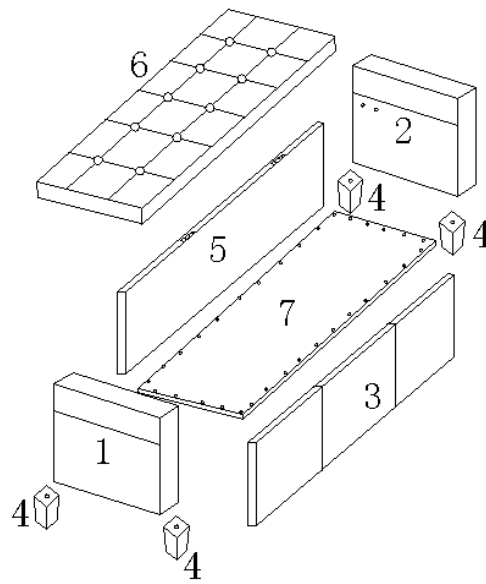

VERONA OTTOMAN STORAGE BENCH ASSEMBLY INSTRUCTIONS

1	2	3
LEFT SIDE PANEL 1 PC CARTON 1 OF 1	RIGHT SIDE PANEL 1 PC CARTON 1 OF 1	FRONT PANEL 1 PC CARTON 1 OF 1
4	5	6
FEET 4 PCS CARTON 1 OF 1	BACK PANEL 1 PC CARTON 1 OF 1	TOP PANEL 1 PC CARTON 1 OF 1
7