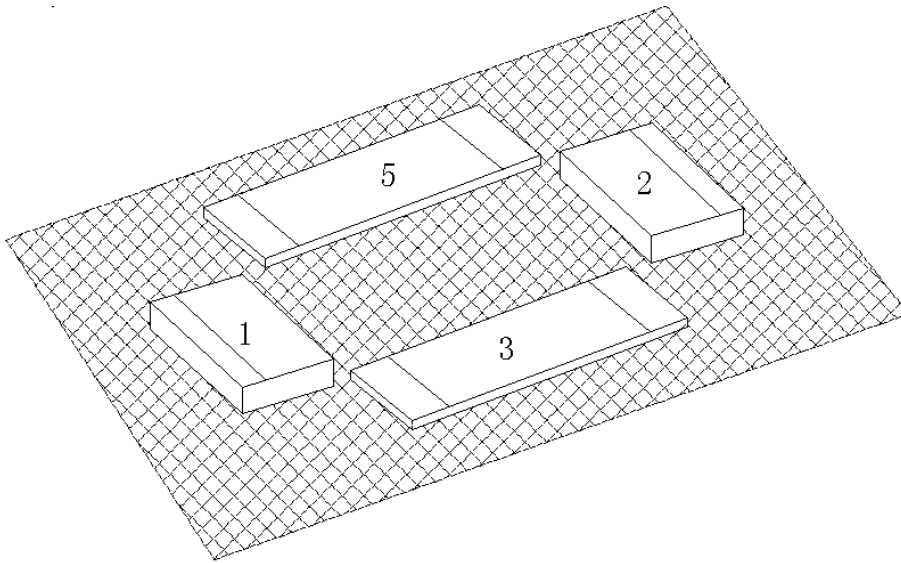

VERONA OTTOMAN STORAGE BENCH ASSEMBLY INSTRUCTIONS

Lay out all pieces on a soft surface i.e. Rug, Carpet or Packaging Carton

STEP 1	Parts Required
	1: Left Side Panel 1 pc 2: Right Side Panel 1pc 3: Front Panel 1pc 5: Back Panel 1pc C: Small Bolt 8pcs D: Washer 8pcs E: Allen Key 1pc